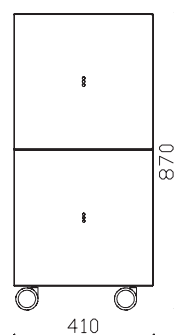

DotBox

MADE IN ITALY

Mobile unit

W 400 x D 410 x H 870 mm

V1 white

RAL 9010

art.6D0400120 S711

V2 silk grey

RAL 7044

art.6D0400120 7044

DESIGNER Hangar Design Group

Side