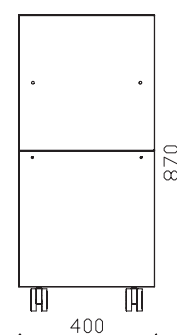

DotBox

MADE IN ITALY

Mobile unit

W 400 x D 410 x H 870 mm

V1 white

RAL 9010

art.6D0400120 S711

V2 silk grey

RAL 7044

art.6D0400120 7044

DESIGNER Hangar Design Group

Back