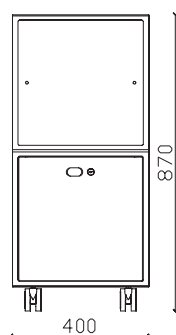

DotBox

MADE IN ITALY

Mobile unit

W 400 x D 410 x H 870 mm

V1 white

RAL 9010

art.6D0400120 S711

V2 silk grey

RAL 7044

art.6D0400120 7044

DESIGNER Hangar Design Group

Front