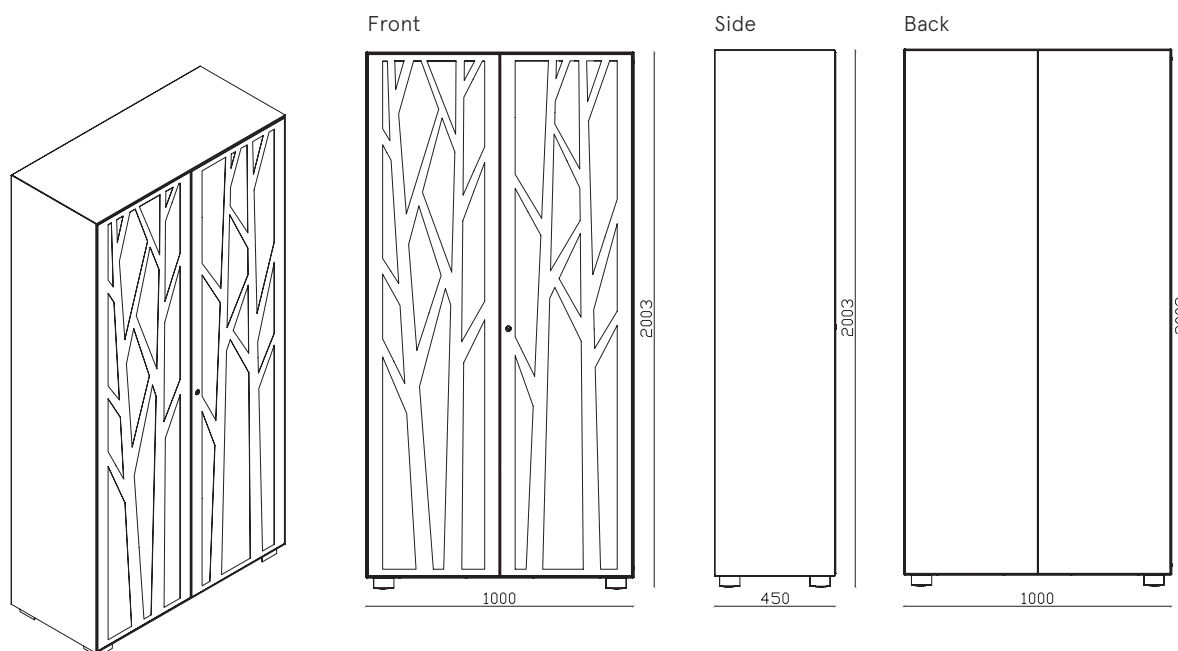

Primo Acoustic 1000

MADE IN ITALY

Hinged door cabinet with sound-absorbing Design doors H 2003
W 1000 x D 450 x H 2003 mm

Cabinet body: metal

V1 ☐ white RAL 9010

V1 ☐ white RAL 9010

Sound-absorbing panel:

TA1 ☒ green fabric

TA2 ☒ beige fabric

art.6PRAST07P XTBV

art.6PRAST07P XTBT

DESIGN 967 ARCH