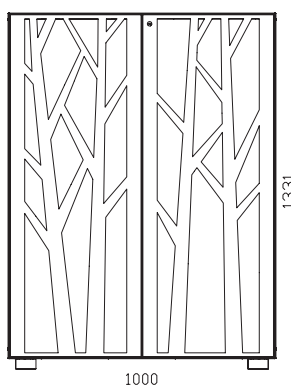

TA1  green fabric

TA2  beige fabric

art.6PRAST05P XTBV

art.6PRAST05P XTBT

DESIGN 967 ARCH

Front

Side

Back