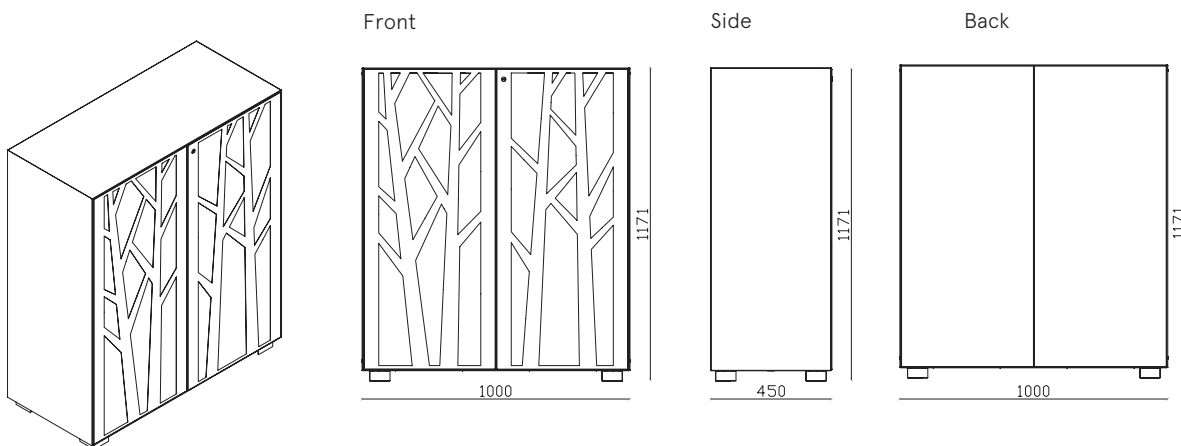

Primo Acoustic 1000

MADE IN ITALY

Hinged door cabinet with sound-absorbing Design doors H 1171
W 1000 x D 450 x H 1171 mm

Cabinet body: metal
V1 ☐ white RAL 9010
V1 ☐ white RAL 9010

Sound-absorbing panel:
TA1 ☒ green fabric art.6PRASTO4P XTBV
TA2 ☒ beige fabric art.6PRASTO4P XTBT

DESIGN 967 ARCH