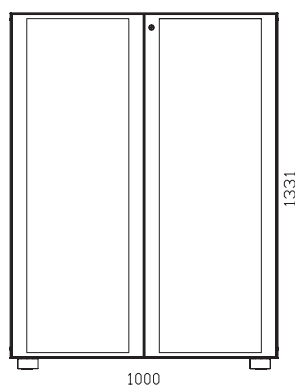

Primo Acoustic 1000

MADE IN ITALY

Hinged door cabinet with sound-absorbing doors H 1331
W 1000 x D 450 x H 1331 mm

Cabinet body: metal

V1 ☐ white RAL 9010

V1 ☐ white RAL 9010

Sound-absorbing panel:

TA1 ☒ green fabric

TA2 ☒ beige fabric

art.6PRASF05P XTBV

art.6PRASF05P XTBT

DESIGN 967 ARCH

Front