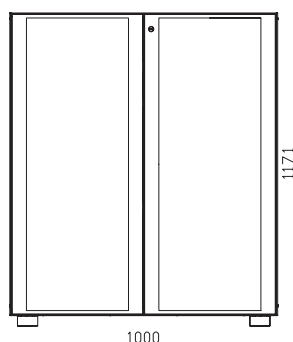

Primo Acoustic 1000

MADE IN ITALY

Hinged door cabinet with sound-absorbing doors H 1171
W 1000 x D 450 x H 1171 mm

Cabinet body: metal

V1 ☐ white RAL 9010

V1 ☐ white RAL 9010

Sound-absorbing panel:

TA1 ☒ green fabric

TA2 ☒ beige fabric

art.6PRASF04P XTBV

art.6PRASF04P XTBT

DESIGN 967 ARCH

Front