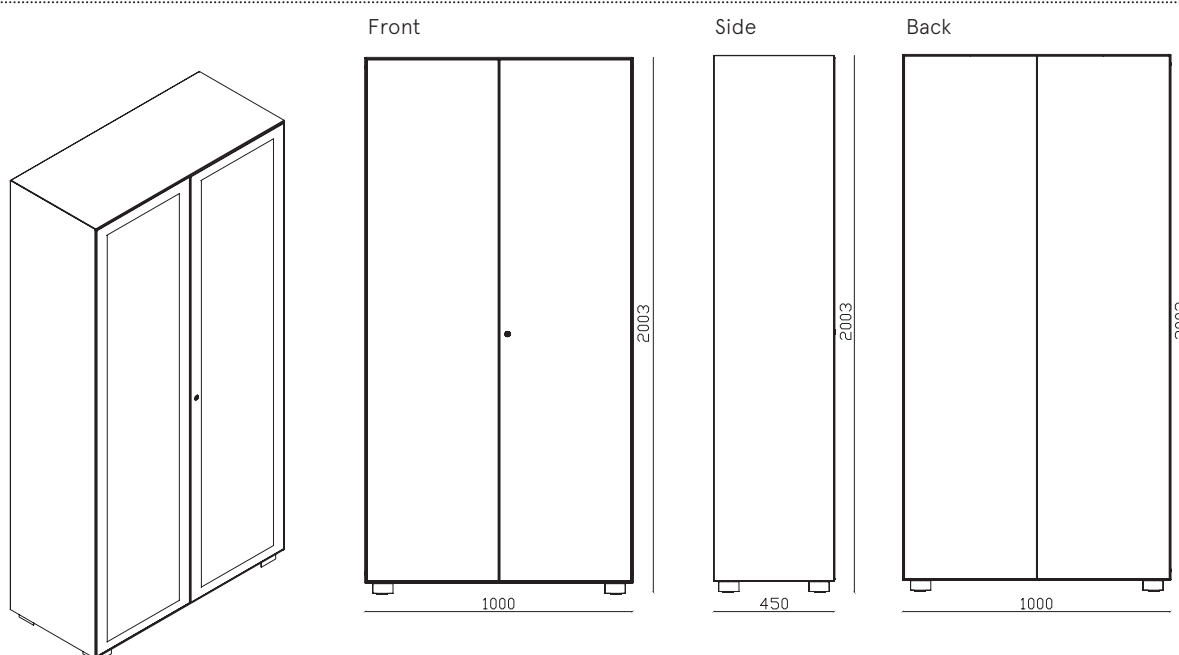

Primo Acoustic 1000

MADE IN ITALY

Hinged door cabinet with sound-absorbing doors H 2003
W 1000 x D 450 x H 2003 mm

Cabinet body: metal

V1 ○ white RAL 9010

V1 ○ white RAL 9010

Sound-absorbing panel:

TA1 ● green fabric

TA2 ● beige fabric

art.6PRASF07P XTBV

art.6PRASF07P XTBT

DESIGNER 967 ARCH

Dieffebi SpA

T +39 0438 4715

F +39 0438 471600

exportsales@dieffebi.com

vendite@dieffebi.com

www.dieffebi.com