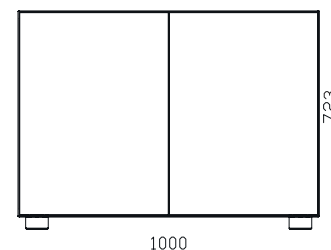

## Primo Cabinets 1000

MADE IN ITALY

Hinged door cabinet H 723  
W 1000 x D 450 x H 723 mm

DESIGNER Takiro Yuta

<b>DESCRIPTION</b>	Hinged door cabinet
<b>EXTERNAL DIMENSIONS</b>	W 1000 mm x D 450 mm x H 723 mm
<b>INTERNAL DIMENSIONS</b>	W 951 mm x D 400 mm x H 635 mm
<b>BINDERS</b>	Capacity: N°11
<b>HANGING FILES</b>	Capacity: 76 hanging files
<b>PRODUCTION</b>	<ul style="list-style-type: none"> <li>&gt; Dieffebi S.p.a.</li> <li>&gt; Start of production: 2012</li> <li>&gt; Country of production: Italy</li> </ul>
<b>MAINTENANCE</b>	<ul style="list-style-type: none"> <li>&gt; Clean with a soft cloth</li> <li>&gt; Do not treat the surfaces with abrasive cloths</li> </ul>
<b>MATERIALS</b>	> Structure and doors made of recycled and recyclable metal
<b>FINISHING</b>	<ul style="list-style-type: none"> <li>&gt; Low-emission powder coating (material inert)</li> <li>&gt; Heavy metals free</li> <li>&gt; Absence of sharp edges</li> <li>&gt; Anti-glare finish</li> <li>&gt; It does not contain VOCs</li> </ul>
<b>STANDARD COMPONENTS</b>	<ul style="list-style-type: none"> <li>&gt; Cylinder lock with 2 keys (fixed + foldable)</li> <li>&gt; Master key available</li> <li>&gt; Height adjustable steel shelves with undershel filing</li> <li>&gt; 1 x shelf included</li> <li>&gt; Shelf load capacity: 50 Kg</li> <li>&gt; Adjustable feet H 40 mm</li> <li>&gt; Assembly screws</li> </ul>