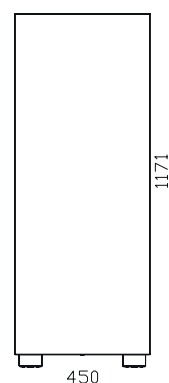

Primo Cabinets 1000

MADE IN ITALY

Hinged door cabinet H 1171
W 1000 x D 450 x H 1171 mm

V1	○ white	RAL 9010	art. 6PRAK004P S711
V6	● aluminium	RAL 9006	art. 6PRAK004P S380
V22	● black	RAL 9005	art. 6PRAK004P S811

DESIGNER Takiro Yuta

Side