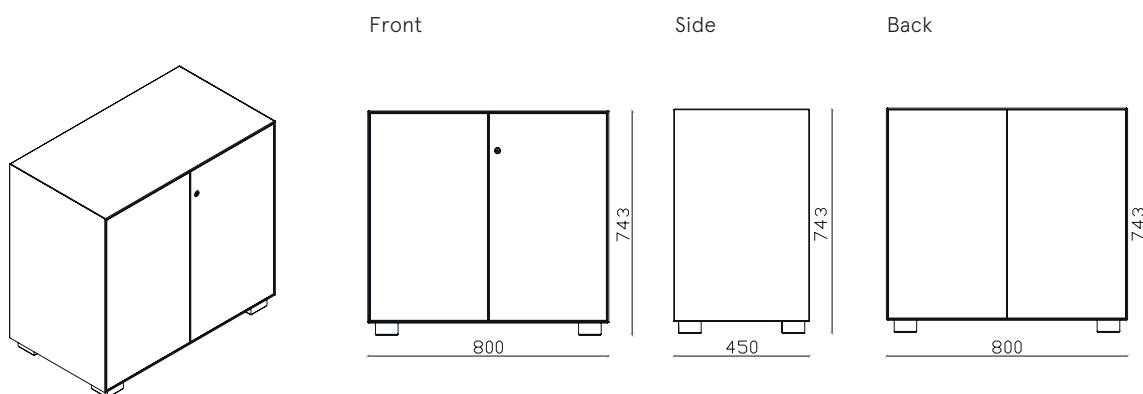

## Primo Cabinets 800

MADE IN ITALY

Hinged door cabinet H 743  
W 800 x D 450 x H 743 mm

DESIGNER Takiro Yuta

<b>DESCRIPTION</b>	Hinged door cabinet
<b>EXTERNAL DIMENSIONS</b>	W 800 mm x D 450 mm x H 743 mm
<b>INTERNAL DIMENSIONS</b>	W 751 mm x D 400 mm x H 635 mm
<b>BINDERS</b>	Binder capacity: 8
<b>HANGING FILES</b>	Capacity: 60 hanging files
<b>PRODUCTION</b>	<ul style="list-style-type: none"> <li>&gt; Dieffebi S.p.a.</li> <li>&gt; Start of production: 2012</li> <li>&gt; Country of production: Italy</li> </ul>
<b>MAINTENANCE</b>	<ul style="list-style-type: none"> <li>&gt; Clean with a soft cloth</li> <li>&gt; Do not treat the surfaces with abrasive cloths</li> </ul>
<b>MATERIALS</b>	> Structure and doors made of recycled and recyclable metal
<b>FINISHING</b>	<ul style="list-style-type: none"> <li>&gt; Low-emission powder coating (material inert)</li> <li>&gt; Heavy metals free</li> <li>&gt; Absence of sharp edges</li> <li>&gt; Anti-glare finish</li> <li>&gt; It does not contain VOCs</li> </ul>
<b>STANDARD COMPONENTS</b>	<ul style="list-style-type: none"> <li>&gt; Cylinder lock with 2 keys (fixed + foldable)</li> <li>&gt; Master key available</li> <li>&gt; Height adjustable steel shelves with undershel filing</li> <li>&gt; 1 x shelf included</li> <li>&gt; Shelf load capacity: 50 Kg</li> <li>&gt; Adjustable feet H 40 mm</li> <li>&gt; Assembly screws</li> </ul>