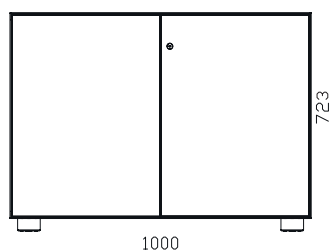

Primo Cabinets 1000

MADE IN ITALY

Hinged door cabinet H 723
W 1000 x D 450 x H 723 mm

V1	○ white	RAL 9010	art.6PRAK001P S711
V6	● aluminium	RAL 9006	art.6PRAK001P S380
V22	● black	RAL 9005	art.6PRAK001P S811

DESIGNER Takiro Yuta

Front