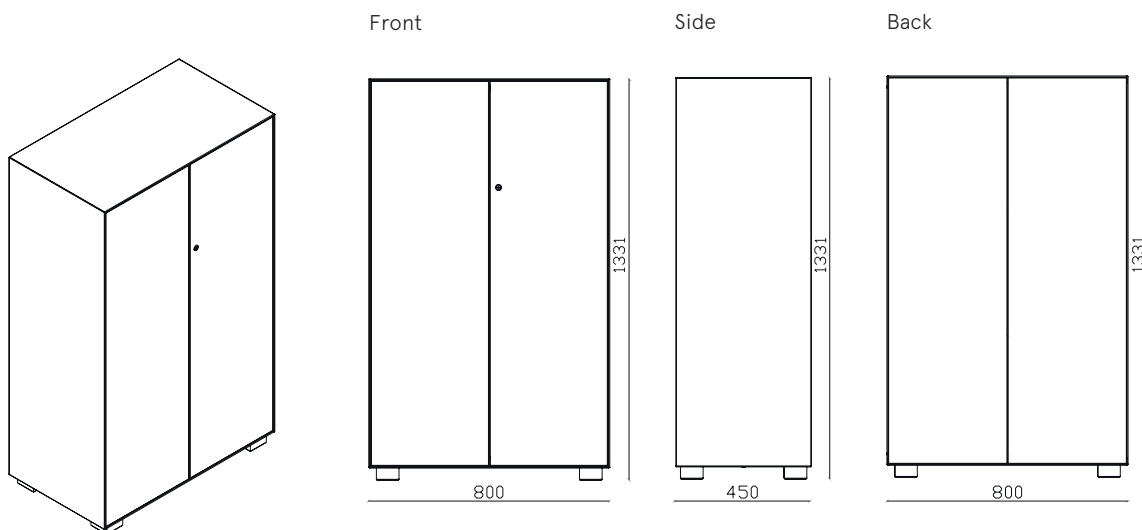

## Primo Cabinets 800

MADE IN ITALY

Hinged door cabinet H 1331  
W 800 x D 450 x H 1331 mm

DESIGNER Takiro Yuta

<b>DESCRIPTION</b>	Hinged door cabinet
<b>EXTERNAL DIMENSIONS</b>	W 800 mm x D 450 mm x H 1331 mm
<b>INTERNAL DIMENSIONS</b>	W 751 mm x D 400 mm x H 1243 mm
<b>BINDERS</b>	Binder capacity: 8(x3)
<b>HANGING FILES</b>	Capacity: 60 (x2) hanging files
<b>PRODUCTION</b>	<ul style="list-style-type: none"> <li>&gt; Dieffebi S.p.a.</li> <li>&gt; Start of production: 2012</li> <li>&gt; Country of production: Italy</li> </ul>
<b>MAINTENANCE</b>	<ul style="list-style-type: none"> <li>&gt; Clean with a soft cloth</li> <li>&gt; Do not treat the surfaces with abrasive cloths</li> </ul>
<b>MATERIALS</b>	> Structure and doors made of recycled and recyclable metal
<b>FINISHING</b>	<ul style="list-style-type: none"> <li>&gt; Low-emission powder coating (material inert)</li> <li>&gt; Heavy metals free</li> <li>&gt; Absence of sharp edges</li> <li>&gt; Anti-glare finish</li> <li>&gt; It does not contain VOCs</li> </ul>
<b>STANDARD COMPONENTS</b>	<ul style="list-style-type: none"> <li>&gt; Cylinder lock with 2 keys (fixed + foldable)</li> <li>&gt; Master key available</li> <li>&gt; Height adjustable steel shelves with undershel filing</li> <li>&gt; 2 x shelves included</li> <li>&gt; Shelf load capacity: 50 Kg</li> <li>&gt; Adjustable feet H 40 mm</li> <li>&gt; Assembly screws</li> </ul>
<b>WARRANTY</b>	> Dieffebi guarantees that the product was made using high quality materials - <a href="#">See warranty document</a>