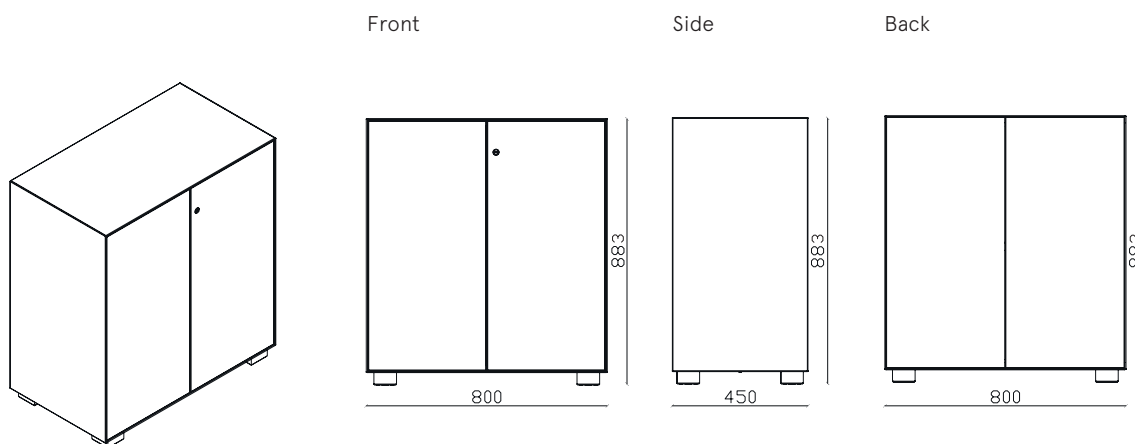

## Primo Cabinets 800

MADE IN ITALY

Hinged door cabinet H 883  
W 800 x D 450 x H 883 mm

DESIGNER Takiro Yuta

<b>DESCRIPTION</b>	Hinged door cabinet
<b>EXTERNAL DIMENSIONS</b>	W 800 mm x D 450 mm x H 883 mm
<b>INTERNAL DIMENSIONS</b>	W 751 mm x D 400 mm x H 795 mm
<b>BINDERS</b>	Binder capacity: 8(x2)
<b>HANGING FILES</b>	Capacity: 60 hanging files
<b>PRODUCTION</b>	<ul style="list-style-type: none"> <li>&gt; Dieffebi S.p.a.</li> <li>&gt; Start of production: 2012</li> <li>&gt; Country of production: Italy</li> </ul>
<b>MAINTENANCE</b>	<ul style="list-style-type: none"> <li>&gt; Clean with a soft cloth</li> <li>&gt; Do not treat the surfaces with abrasive cloths</li> </ul>
<b>MATERIALS</b>	> Structure and doors made of recycled and recyclable metal
<b>FINISHING</b>	<ul style="list-style-type: none"> <li>&gt; Low-emission powder coating (material inert)</li> <li>&gt; Heavy metals free</li> <li>&gt; Absence of sharp edges</li> <li>&gt; Anti-glare finish</li> <li>&gt; It does not contain VOCs</li> </ul>
<b>STANDARD COMPONENTS</b>	<ul style="list-style-type: none"> <li>&gt; Cylinder lock with 2 keys (fixed + foldable)</li> <li>&gt; Master key available</li> <li>&gt; Height adjustable steel shelves with undershel filing</li> <li>&gt; 1 x shelf included</li> <li>&gt; Shelf load capacity: 50 Kg</li> <li>&gt; Adjustable feet H 40 mm</li> <li>&gt; Assembly screws</li> </ul>