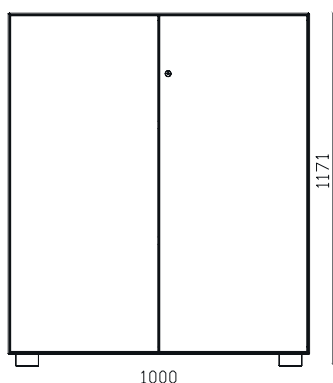

Primo Cabinets 1000

MADE IN ITALY

Hinged door cabinet H 1171
W 1000 x D 450 x H 1171 mm

V1	○ white	RAL 9010	art. 6PRAK004P S711
V6	● aluminium	RAL 9006	art. 6PRAK004P S380
V22	● black	RAL 9005	art. 6PRAK004P S811

DESIGNER Takiro Yuta

Front