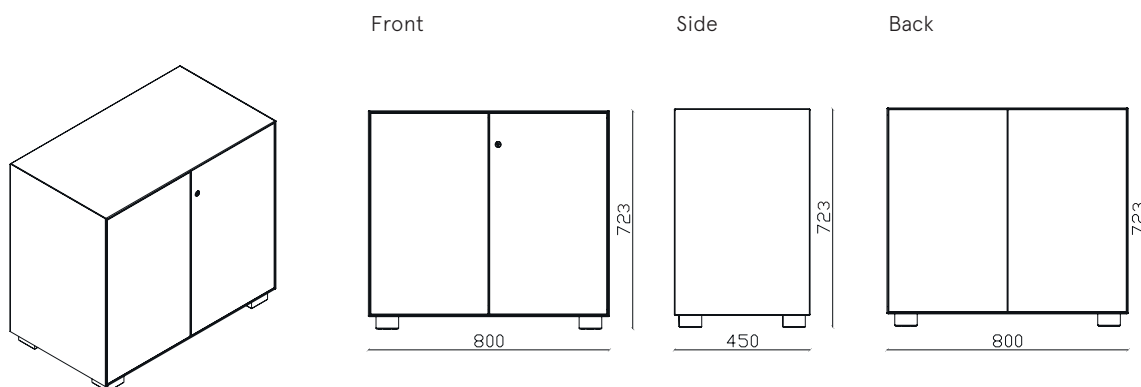

## Primo Cabinets 800

MADE IN ITALY

Hinged door cabinet H 723  
W 800 x D 450 x H 723 mm

DESIGNER Takiro Yuta

<b>DESCRIPTION</b>	Hinged door cabinet
<b>EXTERNAL DIMENSIONS</b>	W 800 mm x D 450 mm x H 723 mm
<b>INTERNAL DIMENSIONS</b>	W 751 mm x D 400 mm x H 635 mm
<b>BINDERS</b>	Binder capacity: 8
<b>HANGING FILES</b>	Capacity: 60 hanging files
<b>PRODUCTION</b>	<ul style="list-style-type: none"> <li>&gt; Dieffebi S.p.a.</li> <li>&gt; Start of production: 2012</li> <li>&gt; Country of production: Italy</li> </ul>
<b>MAINTENANCE</b>	<ul style="list-style-type: none"> <li>&gt; Clean with a soft cloth</li> <li>&gt; Do not treat the surfaces with abrasive cloths</li> </ul>
<b>MATERIALS</b>	> Structure and doors made of recycled and recyclable metal
<b>FINISHING</b>	<ul style="list-style-type: none"> <li>&gt; Low-emission powder coating (material inert)</li> <li>&gt; Heavy metals free</li> <li>&gt; Absence of sharp edges</li> <li>&gt; Anti-glare finish</li> <li>&gt; It does not contain VOCs</li> </ul>
<b>STANDARD COMPONENTS</b>	<ul style="list-style-type: none"> <li>&gt; Cylinder lock with 2 keys (fixed + foldable)</li> <li>&gt; Master key available</li> <li>&gt; Height adjustable steel shelves with undershel filing</li> <li>&gt; 1 x shelf included</li> <li>&gt; Shelf load capacity: 50 Kg</li> <li>&gt; Adjustable feet H 40 mm</li> <li>&gt; Assembly screws</li> </ul>