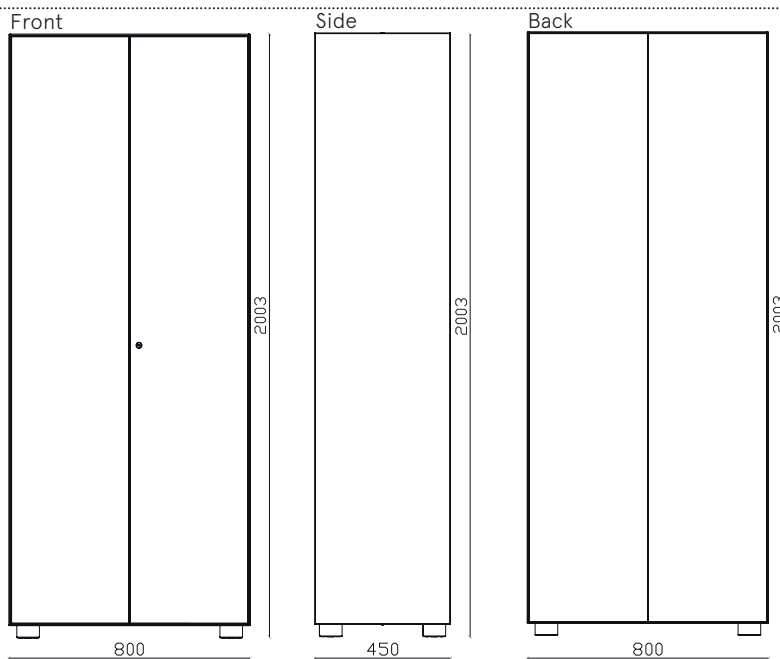

Primo Cabinets 800

MADE IN ITALY

Hinged door cabinet H 2003
L 800 x W 450 x H 2003 mm

V1 ○ white

RAL 9010

art.6PRAK807P S711

V6 ● aluminium

RAL 9006

art.6PRAK807P S380

V22 ● black

RAL 9005

art.6PRAK807P S811

DESIGNER Takiro Yuta