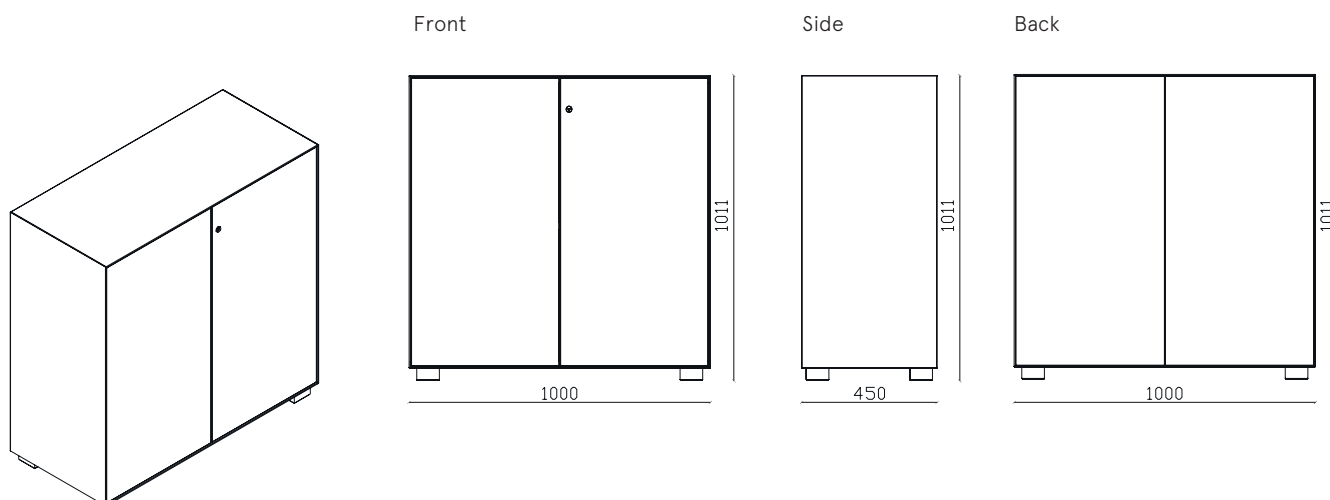

Primo Cabinets 1000

MADE IN ITALY

Hinged door cabinet H 1011
W 1000 x D 450 x H 1011 mm

V1 ○ white

RAL 9010 art.6PRAK003P S711

V6 ● aluminium

RAL 9006 art.6PRAK003P S380

V22 ● black

RAL 9005 art.6PRAK003P S811

DESIGNER Takiro Yuta