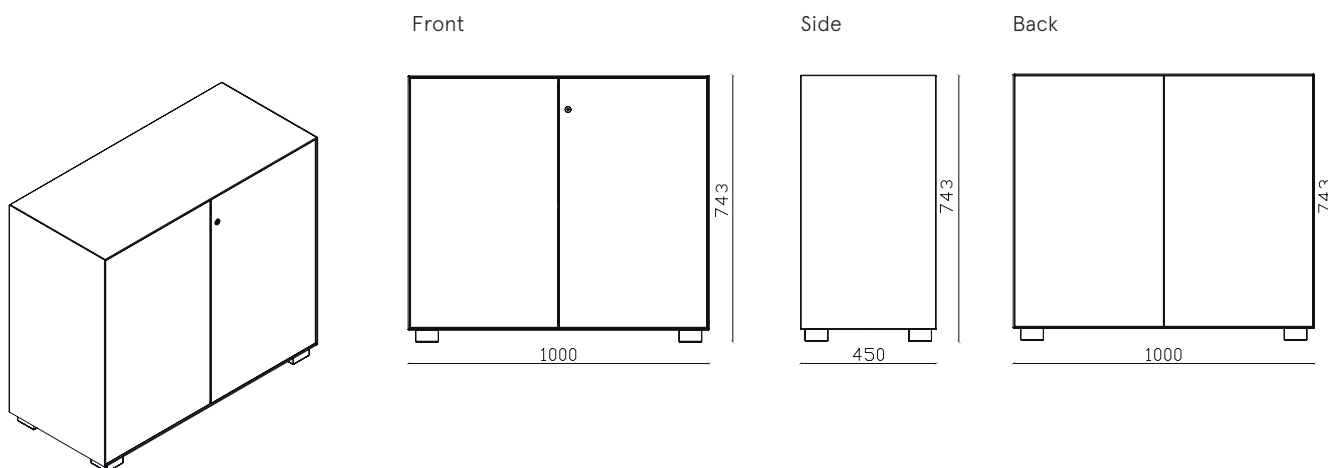

Primo Cabinets 1000

MADE IN ITALY

Hinged door cabinet H 743
W 1000 x D 450 x H 743 mm

V1 ○ white

RAL 9010

art.6PRAK001F S711

V6 ● aluminium

RAL 9006

art.6PRAK001F S380

V22 ● black

RAL 9005

art.6PRAK001F S811

DESIGNER Takiro Yuta