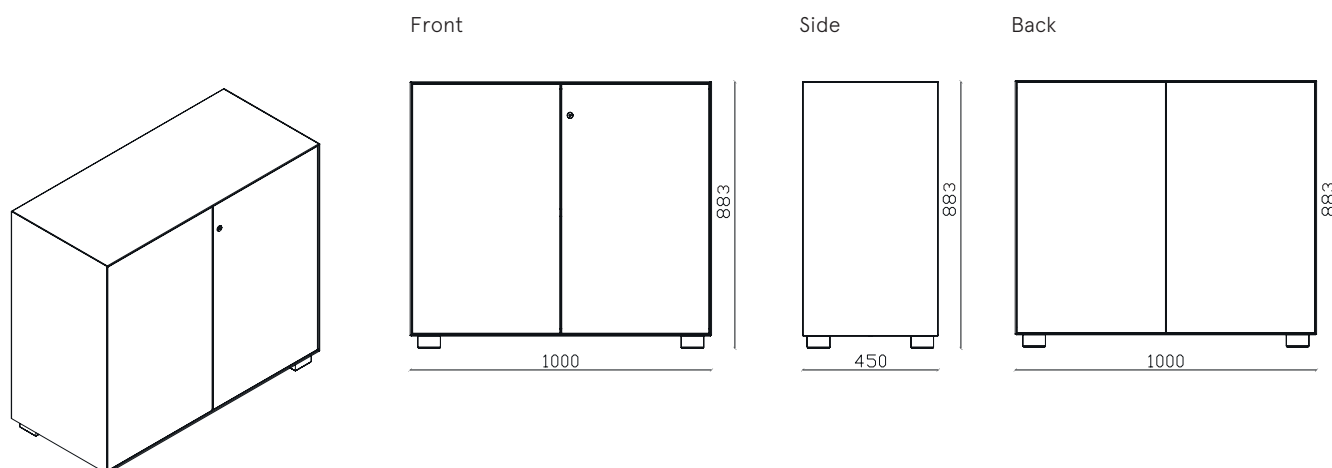

Primo Cabinets 1000

MADE IN ITALY

Hinged door cabinet H 883
W 1000 x D 450 x H 883 mm

V1 white
V6 aluminium
V22 black

RAL 9010 art.6PRAK002P S711
RAL 9006 art.6PRAK002P S380
RAL 9005 art.6PRAK002P S811

DESIGNER Takiro Yuta

Dieffebi SpA

T +39 0438 4715
F +39 0438 471600
exportsales@dieffebi.com
vendite@dieffebi.com
www.dieffebi.com