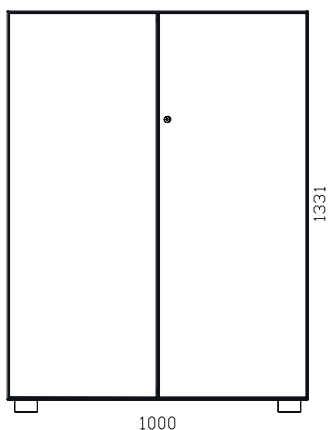

Primo Cabinets 1000

MADE IN ITALY

Hinged door cabinet H 1331
W 1000 x D 450 x H 1331 mm

V1 ○ white

RAL 9010

art.6PRAK005P S711

V6 ● aluminium

RAL 9006

art.6PRAK005P S380

V22 ● black

RAL 9005

art.6PRAK005P S811

DESIGNER Takiro Yuta

Front