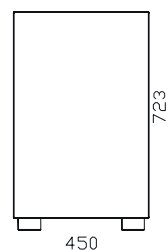

Primo Cabinets 1000

MADE IN ITALY

Hinged door cabinet H 723
W 1000 x D 450 x H 723 mm

V1	○ white	RAL 9010	art.6PRAK001P S711
V6	● aluminium	RAL 9006	art.6PRAK001P S380
V22	● black	RAL 9005	art.6PRAK001P S811

DESIGNER Takiro Yuta

Side