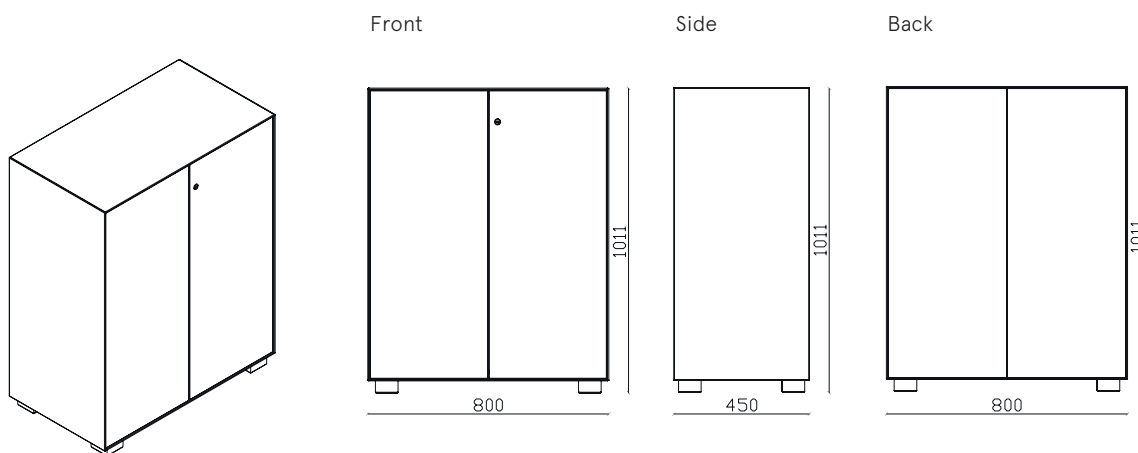

Primo Cabinets 800

MADE IN ITALY

Hinged door cabinet H 1011
W 800 x D 450 x H 1011 mm

V1 ○ white
V6 ● aluminium
V22 ● black

RAL 9010 art.6PRAK803P S711
RAL 9006 art.6PRAK803P S380
RAL 9005 art.6PRAK803P S811

DESIGNER Takiro Yuta