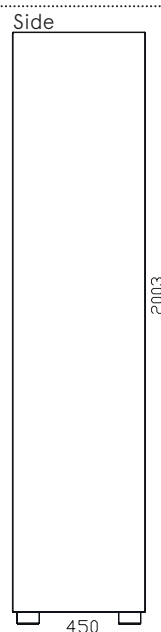

Primo Cabinets 1000

MADE IN ITALY

Hinged door cabinet H 2003
W 1000 x D 450 x H 2003 mm

V1	○ white	RAL 9010	art.6PRAK007P S711
V6	● aluminium	RAL 9006	art.6PRAK007P S380
V22	● black	RAL 9005	art.6PRAK007P S811

DESIGNER Takiro Yuta

Dieffebi SpA

T +39 0438 4715
F +39 0438 471600
exportsales@dieffebi.com
vendite@dieffebi.com
www.dieffebi.com