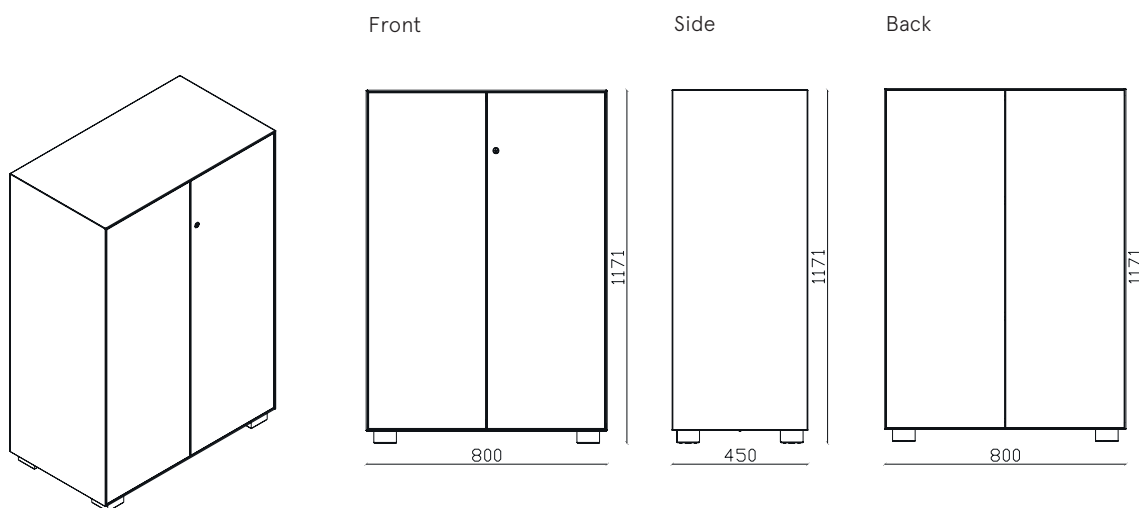

Primo Cabinets 800

MADE IN ITALY

Hinged door cabinet H 1171
W 800 x D 450 x H 1171 mm

V1 white
V6 aluminium
V22 black

RAL 9010 art.6PRAK804P S711
RAL 9006 art.6PRAK804P S380
RAL 9005 art.6PRAK804P S811

DESIGNER Takiro Yuta