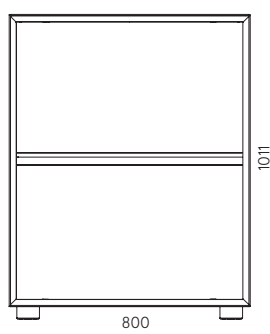

Primo Modular Elements 800

MADE IN ITALY

Storage cabinet
Bookcase unit
W 800 x D 450 x H 1011 mm

Body: metal

1. V1 white RAL 9010 art.6PRM0809P S711
   V6 aluminium RAL 9006 art.6PRM0809P S380
   V18 orange RAL 2008 art.6PRM0809P S029
   V17 pastel blue RAL 5024 art.6PRM0809P 5024

DESIGNER Takiro Yuta

Front

Side

Back