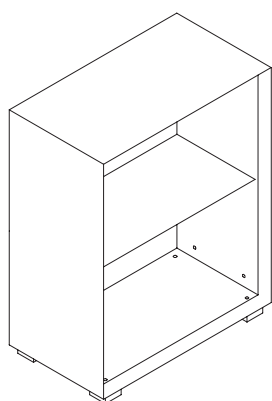

Primo Modular Elements 800

MADE IN ITALY

Storage cabinet
Bookcase unit
W 800 x D 450 x H 1011 mm

Body: metal

1. V1 white RAL 9010 art.6PRM0809P S711
   V6 aluminium RAL 9006 art.6PRM0809P S380
   V18 orange RAL 2008 art.6PRM0809P S029
   V17 pastel blue RAL 5024 art.6PRM0809P 5024

DESIGNER Takiro Yuta

Front