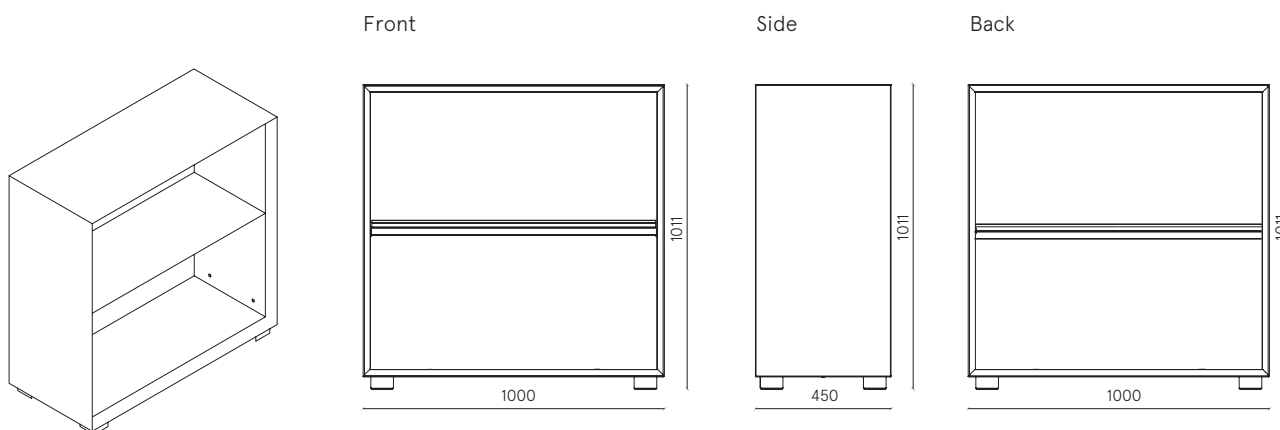

## Primo Modular Elements 1000

MADE IN ITALY

Storage cabinet  
Bookcase unit  
W 1000 x D 450 x H 1011 mm

DESIGNER Takiro Yuta

<b>DESCRIPTION</b>	Storage cabinet Bookcase unit	<b>COLORS</b>	> Available in 4 standard colors: V1 White (RAL 9010) V6 Aluminium (RAL 9006) V18 Orange (RAL 2008) V1 Pastel blue (RAL 5024) > Standard semi-gloss colors > Customizable colors available upon request and with an extra charge > <a href="http://www.dieffebi.com/docs/299/2832/DFB_Colour-Chart-2020.pdf">www.dieffebi.com/docs/299/2832/DFB_Colour-Chart-2020.pdf</a>
<b>EXTERNAL DIMENSIONS</b>	W 1000 mm x D 450 mm x H 1011 mm	<b>ACCESSORIES</b>	> White lacquered glass top RAL 9010 > H40mm plinth (only for H40 feet) > Set of 4 feet H 20mm > Set of 4 feet H 60 mm > Metal shelf
<b>INTERNAL DIMENSIONS</b>	W 950 mm x D 370 mm x H 920 mm	<b>NET WEIGHT</b>	36,00 Kg
<b>BINDERS</b>	Capacity: n° 10 (x2)	<b>MAINTENANCE</b>	> Clean with a soft cloth > Do not treat the surfaces with abrasive cloths
<b>PRODUCTION</b>	> Dieffebi S.p.a. > Start of production: 2012 > Country of production: Italy	<b>PACKAGING</b>	> volume: 0,1 m <sup>3</sup> > shrink plastic film > Optimized for transport with CO2 reduction > Supplied: disassembled > N ° packages: 3
<b>MATERIALS</b>	> recycled and recyclable metal	<b>END OF USE</b>	> Equipped with disassembly card for disposal
<b>FINISHING</b>	> Low-emission powder coating (material inert) > Heavy metals free > Absence of sharp edges > Anti-glare finish > It does not contain VOCs	<b>WARRANTY</b>	> Dieffebi guarantees that the product was made using high quality materials - <a href="#">See warranty document</a>
<b>STANDARD COMPONENTS</b>	> Metal shelf that can be positioned in various heights and in an inclined position (display stand) > Stiffening rods in chromed metal > Internally adjustable feet H40 mm > Primo series module joining screws		