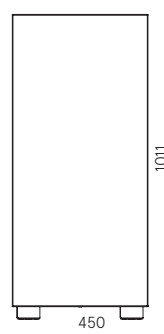

Primo Modular Elements 800

MADE IN ITALY

Storage cabinet
Bookcase unit
W 800 x D 450 x H 1011 mm

Body: metal

1. V1 white RAL 9010 art.6PRM0809P S711
   V6 aluminium RAL 9006 art.6PRM0809P S380
   V18 orange RAL 2008 art.6PRM0809P S029
   V17 pastel blue RAL 5024 art.6PRM0809P 5024

DESIGNER Takiro Yuta

Front

Side

Back