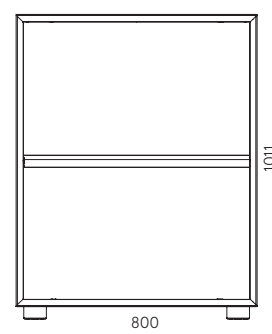

Primo Modular Elements 800

MADE IN ITALY

Storage cabinet
Bookcase unit
W 800 x D 450 x H 1011 mm

Body: metal

1. V1 white RAL 9010 art.6PRM0809P S711
   V6 aluminium RAL 9006 art.6PRM0809P S380
   V18 orange RAL 2008 art.6PRM0809P S029
   V17 pastel blue RAL 5024 art.6PRM0809P 5024

DESIGNER Takiro Yuta

Front

Side

Back