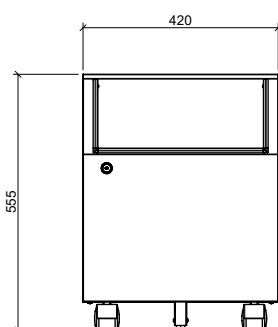

Universal Color Mobile 420

MADE IN ITALY

Pedestal with 1 stationery drawer and 1 open coloured compartment

W 420 mm x D 533 mm x H 555 mm

DESIGNER TAKIRO YUTA

Body: metal

- V1 white RAL 9010
- V1 white RAL 9010
- V1 white RAL 9010
- V1 white RAL 9010
- V1 white RAL 9010
- V1 white RAL 9010

Open compartment: metal

- V17 pastel blue RAL 5024
- V8 green RAL 6013
- V15 yellow RAL 1021
- V24 wine red RAL 3005
- V18 orange RAL 2008
- V14 yellow green RAL 6018

- art. 9N1006BBR XPBA
- art. 9N1006BBR XPBV
- art. 9N1006BBR XPBB
- art. 9N1006BBR XPBR
- art. 9N1006BBR XPBO
- art. 9N1006BBR X1BV

Front