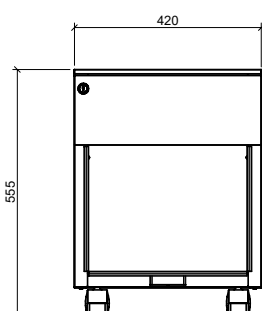

Universal Color Mobile 420

MADE IN ITALY

Pedestal with 1 drawer and 1 open coloured compartment

W 420 mm x D 533 mm x H 555 mm

DESIGNER TAKIRO YUTA

Body: metal

- V1 white RAL 9010
- V1 white RAL 9010
- V1 white RAL 9010
- V1 white RAL 9010
- V1 white RAL 9010
- V1 white RAL 9010

Open compartment: metal

- V17 pastel blue RAL 5024
- V8 green RAL 6013
- V15 yellow RAL 1021
- V24 wine red RAL 3005
- V18 orange RAL 2008
- V14 yellow green RAL 6018

- art. 9N0906BBR XPBA
- art. 9N0906BBR XPBV
- art. 9N0906BBR XPBB
- art. 9N0906BBR XPBR
- art. 9N0906BBR XPBO
- art. 9N0906BBR X1BV

Front