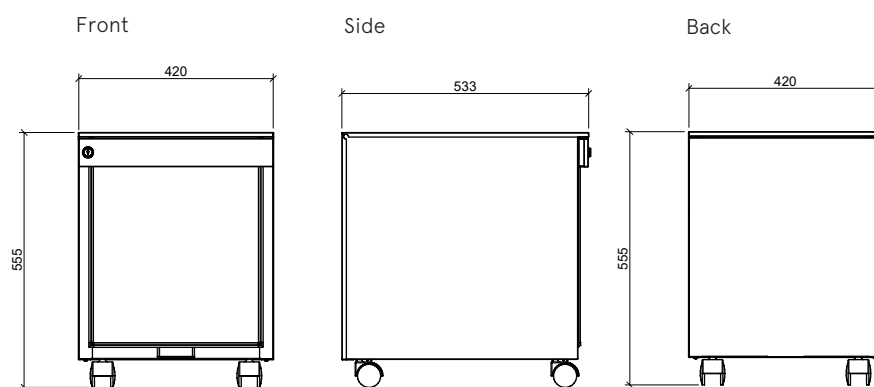

Universal Color Mobile 420

MADE IN ITALY

Pedestal with 1 stationery drawer and 1 open coloured compartment

W 420 mm x D 533 mm x H 555 mm

DESIGNER TAKIRO YUTA

Body: metal

- V1 white RAL 9010
- V1 white RAL 9010
- V1 white RAL 9010
- V1 white RAL 9010
- V1 white RAL 9010
- V1 white RAL 9010

Open compartment: metal

- V17 pastel blue RAL 5024
- V8 green RAL 6013
- V15 yellow RAL 1021
- V24 wine red RAL 3005
- V18 orange RAL 2008
- V14 yellow green RAL 6018

- art. 9N0806BBR XPBA
- art. 9N0806BBR XPBV
- art. 9N0806BBR XPBB
- art. 9N0806BBR XPBR
- art. 9N0806BBR XPBO
- art. 9N0806BBR X1BV