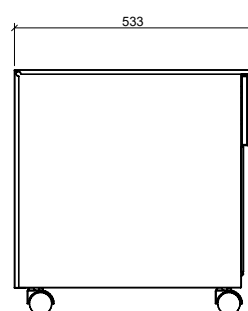

Universal Color Mobile 420

MADE IN ITALY

Pedestal with 1 drawer and 1 open coloured compartment

W 420 mm x D 533 mm x H 555 mm

DESIGNER TAKIRO YUTA

Body: metal

- V1 white RAL 9010
- V1 white RAL 9010
- V1 white RAL 9010
- V1 white RAL 9010
- V1 white RAL 9010
- V1 white RAL 9010

Open compartment: metal

- V17 pastel blue RAL 5024
- V8 green RAL 6013
- V15 yellow RAL 1021
- V24 wine red RAL 3005
- V18 orange RAL 2008
- V14 yellow green RAL 6018

- art. 9N0906BBR XPBA
- art. 9N0906BBR XPBV
- art. 9N0906BBR XPBB
- art. 9N0906BBR XPBR
- art. 9N0906BBR XPBO
- art. 9N0906BBR X1BV

Side