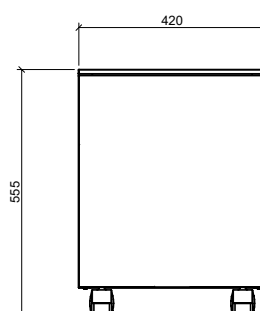

Universal Color Mobile 420

MADE IN ITALY

Pedestal with 1 drawer and 1 open coloured compartment

W 420 mm x D 533 mm x H 555 mm

DESIGNER TAKIRO YUTA

Body: metal

- V1 white RAL 9010
- V1 white RAL 9010
- V1 white RAL 9010
- V1 white RAL 9010
- V1 white RAL 9010
- V1 white RAL 9010

Open compartment: metal

- V17 pastel blue RAL 5024
- V8 green RAL 6013
- V15 yellow RAL 1021
- V24 wine red RAL 3005
- V18 orange RAL 2008
- V14 yellow green RAL 6018

- art. 9N0906BBR XPBA
- art. 9N0906BBR XPBV
- art. 9N0906BBR XPBB
- art. 9N0906BBR XPBR
- art. 9N0906BBR XPBO
- art. 9N0906BBR X1BV

Back