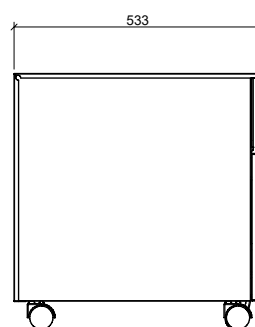

Universal Color Mobile 420

MADE IN ITALY

Pedestal with 1 stationery drawer and 1 open coloured compartment

W 420 mm x D 533 mm x H 555 mm

DESIGNER TAKIRO YUTA

Body: metal

- V1 white RAL 9010
- V1 white RAL 9010
- V1 white RAL 9010
- V1 white RAL 9010
- V1 white RAL 9010
- V1 white RAL 9010

Open compartment: metal

- V17 pastel blue RAL 5024
- V8 green RAL 6013
- V15 yellow RAL 1021
- V24 wine red RAL 3005
- V18 orange RAL 2008
- V14 yellow green RAL 6018

- art. 9N1006BBR XPBA
- art. 9N1006BBR XPBV
- art. 9N1006BBR XPBB
- art. 9N1006BBR XPBR
- art. 9N1006BBR XPBO
- art. 9N1006BBR X1BV

Side