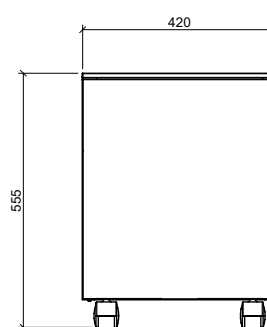

Universal Color Mobile 420

MADE IN ITALY

Pedestal with 1 stationery drawer and 1 open coloured compartment

W 420 mm x D 533 mm x H 555 mm

DESIGNER TAKIRO YUTA

Body: metal

- V1 white RAL 9010
- V1 white RAL 9010
- V1 white RAL 9010
- V1 white RAL 9010
- V1 white RAL 9010
- V1 white RAL 9010

Open compartment: metal

- V17 pastel blue RAL 5024
- V8 green RAL 6013
- V15 yellow RAL 1021
- V24 wine red RAL 3005
- V18 orange RAL 2008
- V14 yellow green RAL 6018

- art. 9N1006BBR XPBA
- art. 9N1006BBR XPBV
- art. 9N1006BBR XPBB
- art. 9N1006BBR XPBR
- art. 9N1006BBR XPBO
- art. 9N1006BBR X1BV

Back