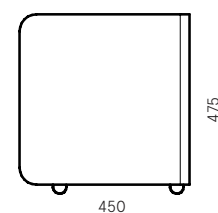

CBox

MADE IN ITALY

Cassettiera 2 cassetti e 1 classificatore
L 850 mm x P 450 mm x H 475 mm

Struttura: metallo

1. V1 ○ bianco RAL 9010
   V2 ● grigio tortora RAL 7044
   V6 ● alluminio RAL 9006
   V22 ● nero RAL 9005
   V18 ● arancio RAL 2008
   V21 ● rosso RAL 3020
   V14 ● verde RAL 6018
   V17 ● azzurro RAL 5024
   V8 ● verde RAL 6013

1. art.97220338Q S711
   art.97220338Q 7044
   art.97220338Q S380
   art.97220338Q S811
   art.97220338Q S029
   art.97220338Q S299
   art.97220338Q S024
   art.97220338Q 5024
   art.97220338Q 6013

DESIGNER GIANMARCO BLINI

Fianco