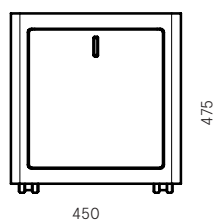

CBox

MADE IN ITALY

Cassettiera 1 classificatore
L 450 mm x P 450 mm x H 475 mm

Struttura: metallo

- V1 ○ bianco RAL 9010
- V2 ● grigio tortora RAL 7044
- V6 ● alluminio RAL 9006
- V22 ● nero RAL 9005
- V18 ● arancio RAL 2008
- V21 ● rosso RAL 3020
- V14 ● verde RAL 6018
- V17 ● azzurro RAL 5024
- V8 ● verde RAL 6013

- art.97090333Q S711
- art.97090333Q 7044
- art.97090333Q S380
- art.97090333Q S811
- art.97090333Q S029
- art.97090333Q S299
- art.97090333Q S024
- art.97090333Q 5024
- art.97090333Q 6013

DESIGNER GIANMARCO BLINI

Fronte