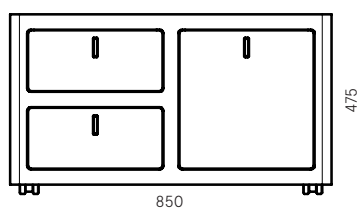

CBox

MADE IN ITALY

Cassettiera 2 cassetti e 1 classificatore
L 850 mm x P 450 mm x H 475 mm

Struttura: metallo

1. V1 ○ bianco RAL 9010
   V2 ● grigio tortora RAL 7044
   V6 ● alluminio RAL 9006
   V22 ● nero RAL 9005
   V18 ● arancio RAL 2008
   V21 ● rosso RAL 3020
   V14 ● verde RAL 6018
   V17 ● azzurro RAL 5024
   V8 ● verde RAL 6013

1. art.97220338Q S711
   art.97220338Q 7044
   art.97220338Q S380
   art.97220338Q S811
   art.97220338Q S029
   art.97220338Q S299
   art.97220338Q S024
   art.97220338Q 5024
   art.97220338Q 6013

DESIGNER GIANMARCO BLINI

Fronte