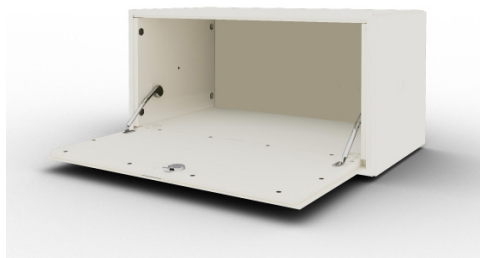

## DotBox

MADE IN ITALY

Pull-down door unit V1 ○ white RAL 9010 art.6D0100030 S711  
 W 800 x D 410 x H 400/413 mm V2 ● silk grey RAL 7044 art.6D0100030 7044

DESIGNER Hangar Design Group

# DotBox

MADE IN ITALY

Pull-down door unit  
W 800 x D 410 x H 400/413 mm

DESIGNER Hangar Design Group

<b>DESCRIPTION</b>	Modular system
<b>EXTERNAL DIMENSIONS</b>	W 800 mm x D 410 mm x H 400/413 mm
<b>INTERNAL DIMENSIONS</b>	W 765 mm x D 405 mm x H 336 mm
<b>BINDERS</b>	Capacity: N°8 h 320 mm
<b>PRODUCTION</b>	<ul style="list-style-type: none"> <li>&gt; Dieffebi S.p.a.</li> <li>&gt; Start of production: 2013</li> <li>&gt; Country of production: Italy</li> </ul>
<b>MAINTENANCE</b>	<ul style="list-style-type: none"> <li>&gt; Clean with a soft cloth</li> <li>&gt; Do not treat the surfaces with abrasive cloths</li> </ul>
<b>MATERIALS</b>	> Structure made of recycled and recyclable metal
<b>FINISHING</b>	<ul style="list-style-type: none"> <li>&gt; Low-emission powder coating (material inert)</li> <li>&gt; Free from heavy metals</li> <li>&gt; Absence of sharp edges and cutting edges</li> <li>&gt; Anti-glare finish</li> <li>&gt; It does not contain VOCs</li> </ul>
<b>STANDARD COMPONENTS</b>	<ul style="list-style-type: none"> <li>&gt; Handle in plastic material painted with the standard color anthracite gray RAL 7021</li> <li>&gt; Cylinder lock with two keys (fixed + folding), central locking and removable cylinder</li> <li>&gt; Master key available on request</li> <li>&gt; Nylon feet H 13mm</li> <li>&gt; Screws for fixing between modules</li> </ul>