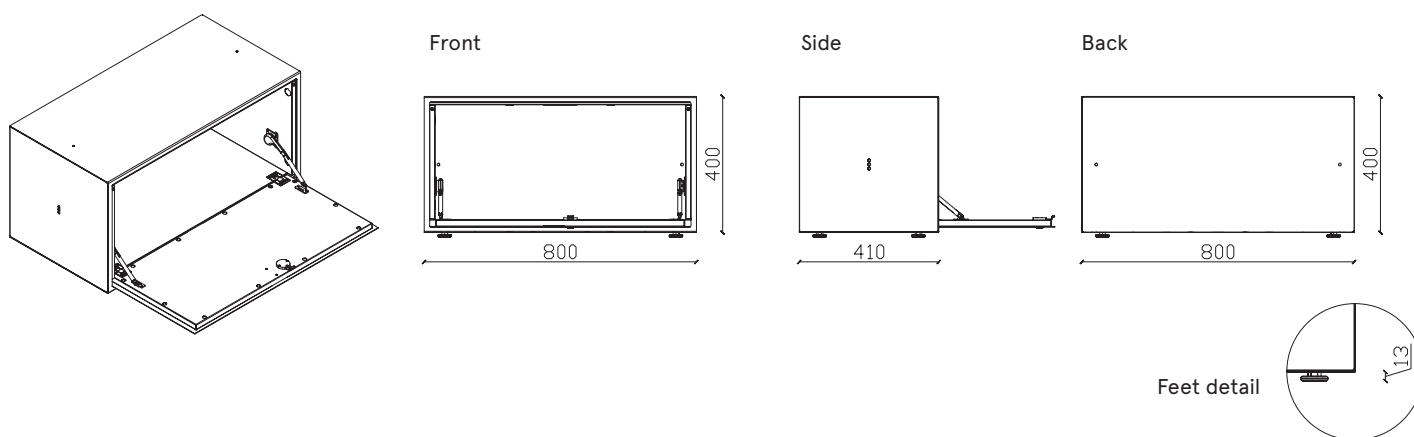

## DotBox

MADE IN ITALY

Pull-down door unit V1 ○ white RAL 9010 art.6D0100030 S711  
 W 800 x D 410 x H 400/413 mm V2 ● silk grey RAL 7044 art.6D0100030 7044

DESIGNER Hangar Design Group

# DotBox

MADE IN ITALY

Pull-down door unit  
W 800 x D 410 x H 400/413 mm

DESIGNER Hangar Design Group

<b>DESCRIPTION</b>	Modular system
<b>EXTERNAL DIMENSIONS</b>	W 800 mm x D 410 mm x H 400/413 mm
<b>INTERNAL DIMENSIONS</b>	W 765 mm x D 405 mm x H 336 mm
<b>BINDERS</b>	Capacity: N°8 h 320 mm
<b>PRODUCTION</b>	<ul style="list-style-type: none"> <li>&gt; Dieffebi S.p.a.</li> <li>&gt; Start of production: 2013</li> <li>&gt; Country of production: Italy</li> </ul>
<b>MAINTENANCE</b>	<ul style="list-style-type: none"> <li>&gt; Clean with a soft cloth</li> <li>&gt; Do not treat the surfaces with abrasive cloths</li> </ul>
<b>MATERIALS</b>	> Structure made of recycled and recyclable metal
<b>FINISHING</b>	<ul style="list-style-type: none"> <li>&gt; Low-emission powder coating (material inert)</li> <li>&gt; Free from heavy metals</li> <li>&gt; Absence of sharp edges and cutting edges</li> <li>&gt; Anti-glare finish</li> <li>&gt; It does not contain VOCs</li> </ul>
<b>STANDARD COMPONENTS</b>	<ul style="list-style-type: none"> <li>&gt; Handle in plastic material painted with the standard color anthracite gray RAL 7021</li> <li>&gt; Cylinder lock with two keys (fixed + folding), central locking and removable cylinder</li> <li>&gt; Master key available on request</li> <li>&gt; Nylon feet H 13mm</li> <li>&gt; Screws for fixing between modules</li> </ul>