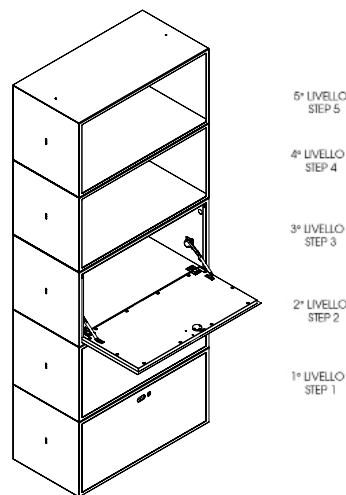

> Composition: example