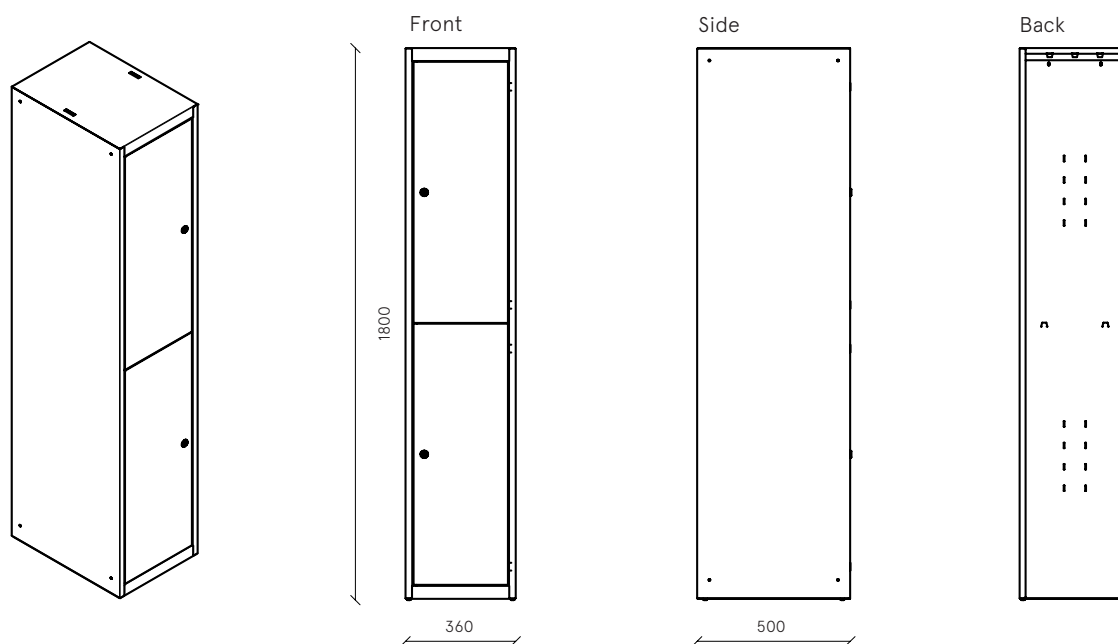

Trendline Silver

MADE IN ITALY

1-column locker, 2 doors H 1800 mm

W 360 x D 500 x H 1800 mm

Body: metal
VN2 ● aluminium RAL 9007
V1 ○ white RAL 9010
V1 ○ white RAL 9010
VN3 ● grey

Doors: metal
V1 ○ white RAL 9010
V1 ○ white RAL 9010
V22 ● black RAL 9005
VN3 ● grey

art. 1232N005C X3GB
art. 1232N005C S711
art. 1232N005C X0BN
art. 1232N005C S098

Dieffebi SpA

T +39 0438 4715
F +39 0438 471600
exportsales@dieffebi.com
vendite@dieffebi.com
www.dieffebi.com