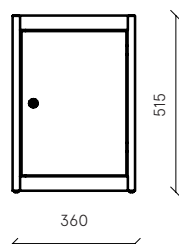

Trendline Silver

MADE IN ITALY

Minibox

W 360 x D 500 x H 515 mm

Body: metal

VN2 ● aluminium RAL 9007

V1 ○ white RAL 9010

V1 ○ white RAL 9010

VN3 ● grey

Doors: metal

V1 ○ white RAL 9010

V1 ○ white RAL 9010

V22 ● black RAL 9005

VN3 ● grey

art. 1237N005C X3GB

art. 1237N005C S711

art. 1237N005C X0BN

art. 1237N005C S098

Front

Copyright © dieffebi