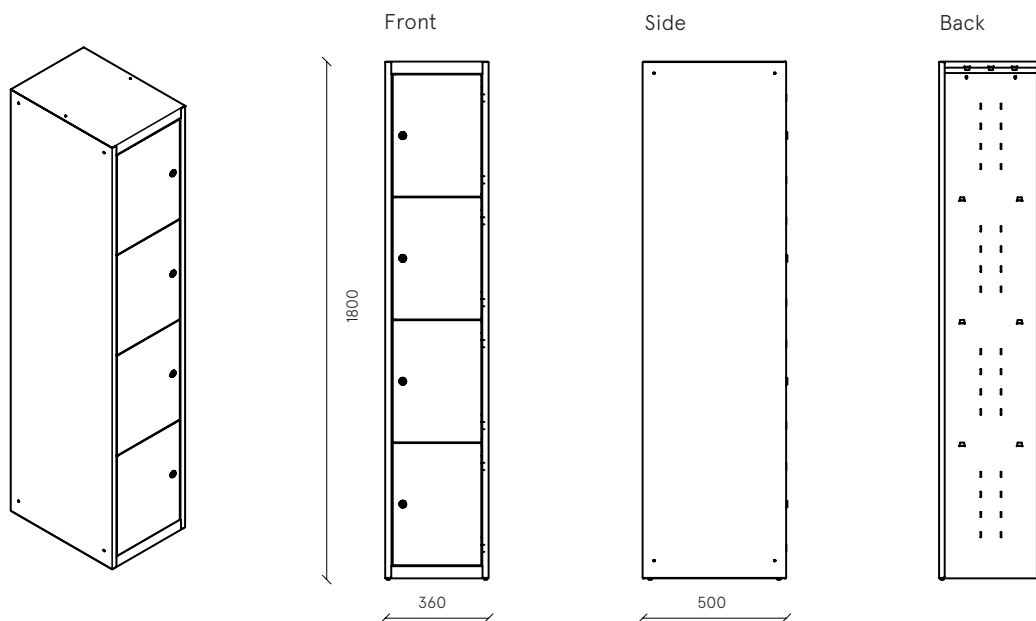

Trendline Silver

MADE IN ITALY

1-column locker, 4 doors H 1800 mm

W 360 x D 500 x H 1800 mm

Body: metal

VN2 ● aluminium RAL 9007

V1 ○ white RAL 9010

V1 ○ white RAL 9010

V1 ○ white RAL 9010

VN3 ● grey

Doors: metal

V1 ○ white RAL 9010

V1 ○ white RAL 9010

V22 ● black RAL 9005

VN3 ● grey

art. 1234N005C X3GB

art. 1234N005C S711

art. 1234N005C X0BN

art. 1234N005C S098