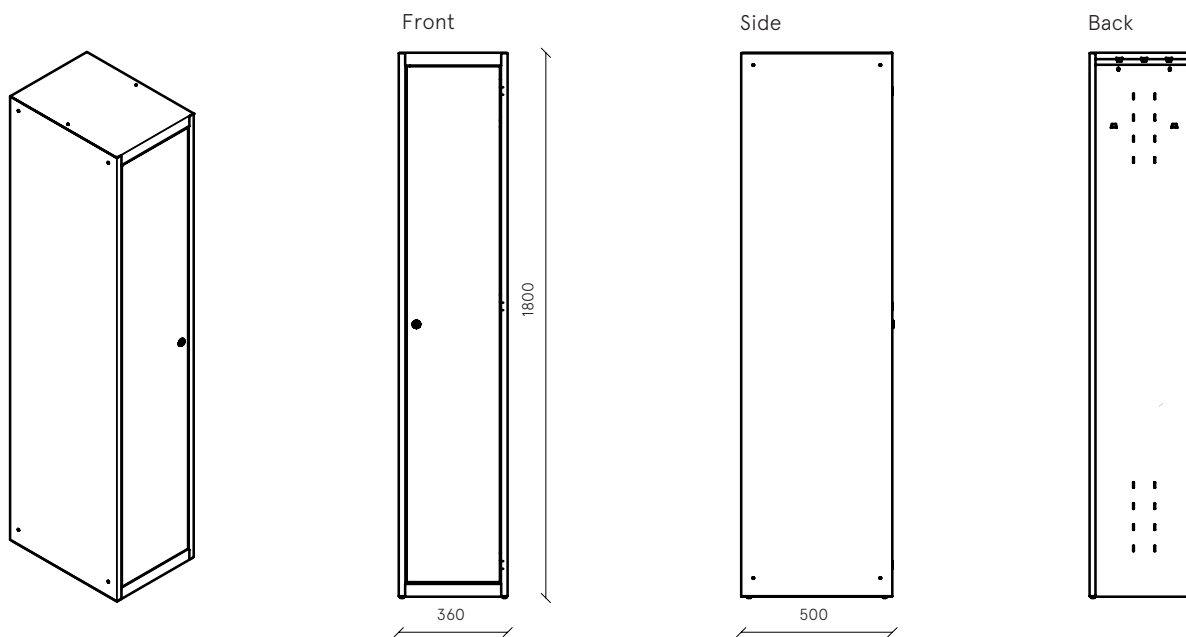

Trendline Silver

MADE IN ITALY

1-column locker H 1800 mm

W 360 x D 500 x H 1800 mm

Body: metal

VN2 ● aluminium RAL 9007

V1 ○ white RAL 9010

V1 ○ white RAL 9010

VN3 ● grey

Doors: metal

V1 ○ white RAL 9010

V1 ○ white RAL 9010

V22 ● black RAL 9005

VN3 ● grey

art. 1231N005C X3GB

art. 1231N005C S711

art. 1231N005C X0BN

art. 1231N005C S098

Copyright © dieffebi

Dieffebi SpA

via Palù 36
San Vendemiano,
31020 Treviso - Italia

T +39 0438 4715
F +39 0438 471600
exportsales@dieffebi.com
vendite@dieffebi.com
www.dieffebi.com