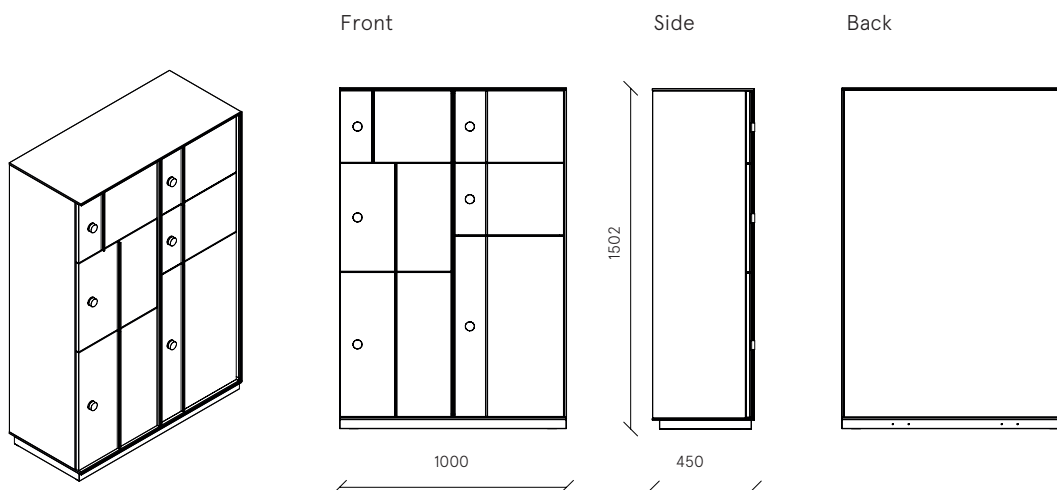

Echo Lockers Crown

MADE IN ITALY

Storage cabinet with multifunction electronic crown lock with card - next module with 6 different compartments

L 1000 x P 450 x H 1502 mm

Body: metal
V31 ● grey RAL 7047

Doors: metal
V32 ● grey RAL 7036

art. 6PRA0C19Z XPGC

DESIGN 967ARCH