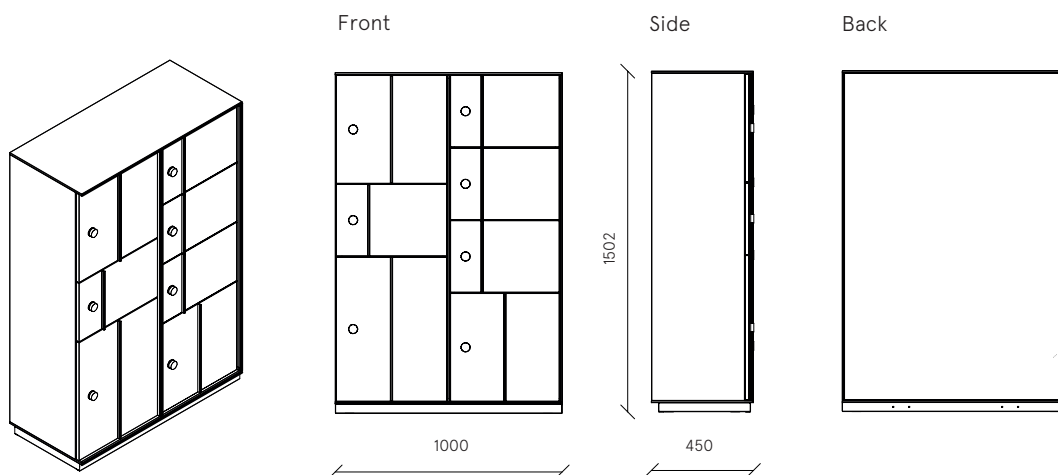

Echo Lockers Crown

MADE IN ITALY

Storage cabinet with multifunction electronic crown lock with card - *next module with 7 different compartments*
W 1000 x D 450 x H 1502 mm

Body: metal
V31 ● grey RAL 7047

Doors: metal
V32 ● grey RAL 7036

art. 6PRA0C18Z XPGC

DESIGN 967ARCH