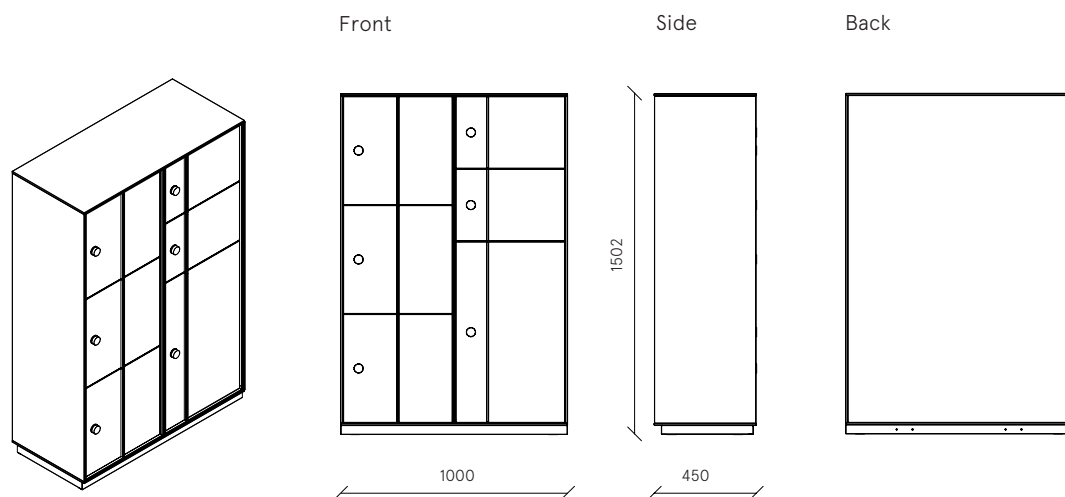

Echo Lockers Crown

MADE IN ITALY

Storage cabinet with multifunction electronic crown lock with card - *initial module with double side with 6 different compartments*
W 1000 x D 450 x H 1502 mm

Body: metal
V31 ● grey RAL 7047

Doors: metal
V32 ● grey RAL 7036

art. 6PRA0C17Z XPGC

DESIGN 967ARCH

Echo Lockers Crown

MADE IN ITALY

Storage cabinet with multifunction electronic crown lock with card -
initial module with double side with 6 different compartments
 W 1000 x D 450 x H 1502 mm

Echo Lockers Crown

MADE IN ITALY

Storage cabinet with multifunction electronic crown lock with card -
initial module with double side with 6 different compartments
 W 1000 x D 450 x H 1502 mm

DESIGN 967ARCH