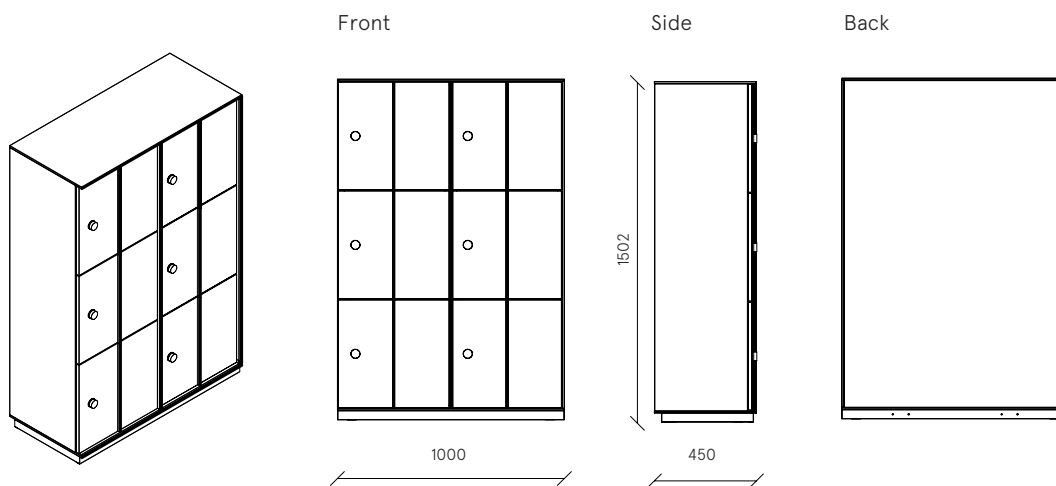

Echo Lockers Crown

MADE IN ITALY

Storage cabinet with multifunction electronic crown
lock with card - *next module*
with 6 equal compartments
W 1000 x D 450 x H 1502 mm

Body: metal
V31 ● grey RAL 7047

Doors: metal
V32 ● grey RAL 7036

art. 6PRA0C20Z XPGC

DESIGN 967ARCH