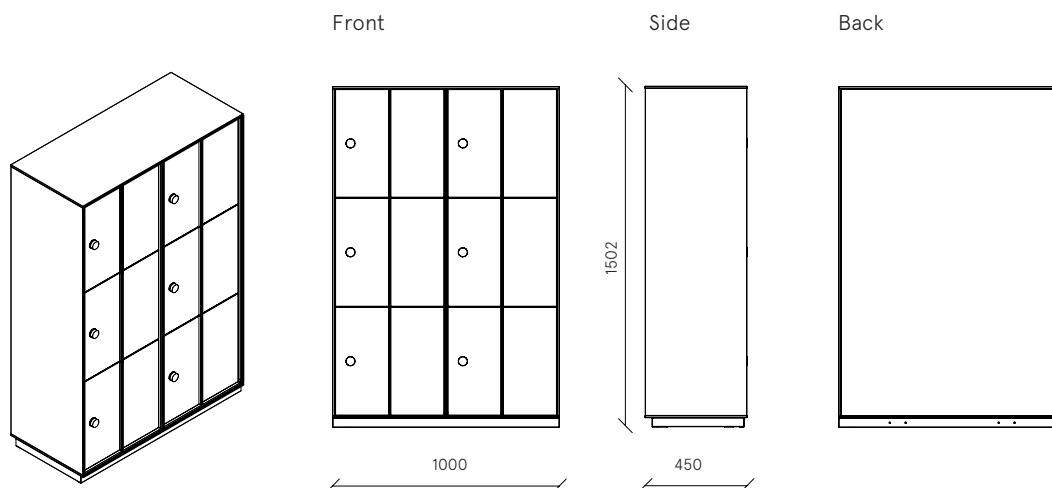

Echo Lockers Crown

MADE IN ITALY

Storage cabinet with multifunction electronic crown lock with card - initial module with double side with 6 equal compartments
W 1000 x D 450 x H 1502 mm

Body: metal
V31 ● grey RAL 7047

Doors: metal
V32 ● grey RAL 7036

art. 6PRA0C21Z XPGC

DESIGN 967ARCH