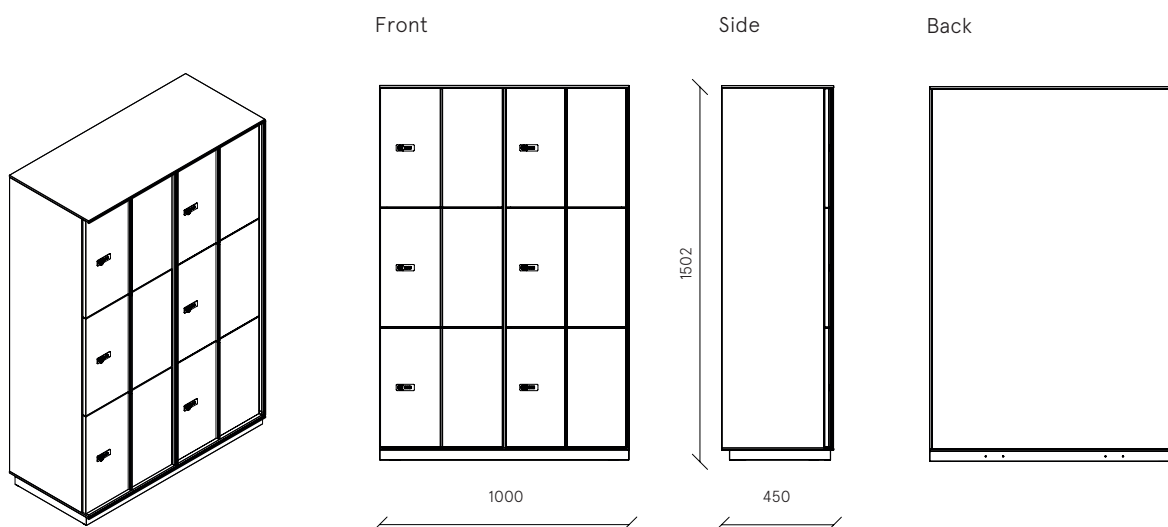

Echo Lockers Digit

MADE IN ITALY

Storage cabinet with mechanic lock with 4-digit key
- next module with 6 equal compartments - wooden +
metal back with USB sockets and internal light

W 1000 x D 450 x H 1502 mm

DESIGN 967ARCH

Body: metal
V31 ● grey RAL 7047

Doors: metal
V32 ● grey RAL 7036 art. 6PRA0D20Z XPGC