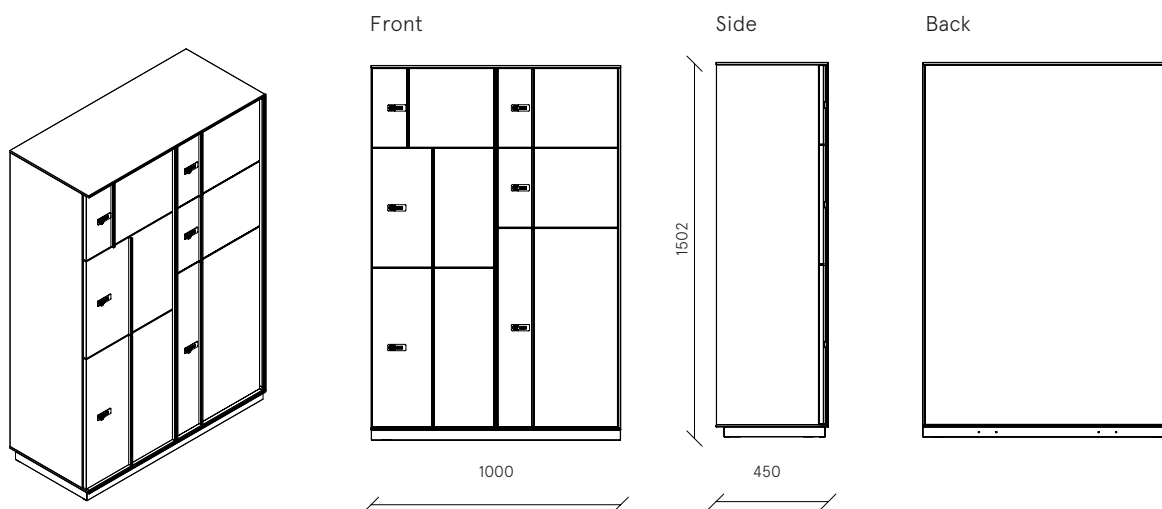

Echo Lockers Digit

MADE IN ITALY

Storage cabinet with mechanic lock with 4-digit key
- next module with 6 different compartments

Body: metal
V31 ● grey RAL 7047

Doors: metal
V32 ● grey RAL 7036

art. 6PRA0E19Z XPGC

W 1000 x D 450 x H 1502 mm

DESIGN 967ARCH