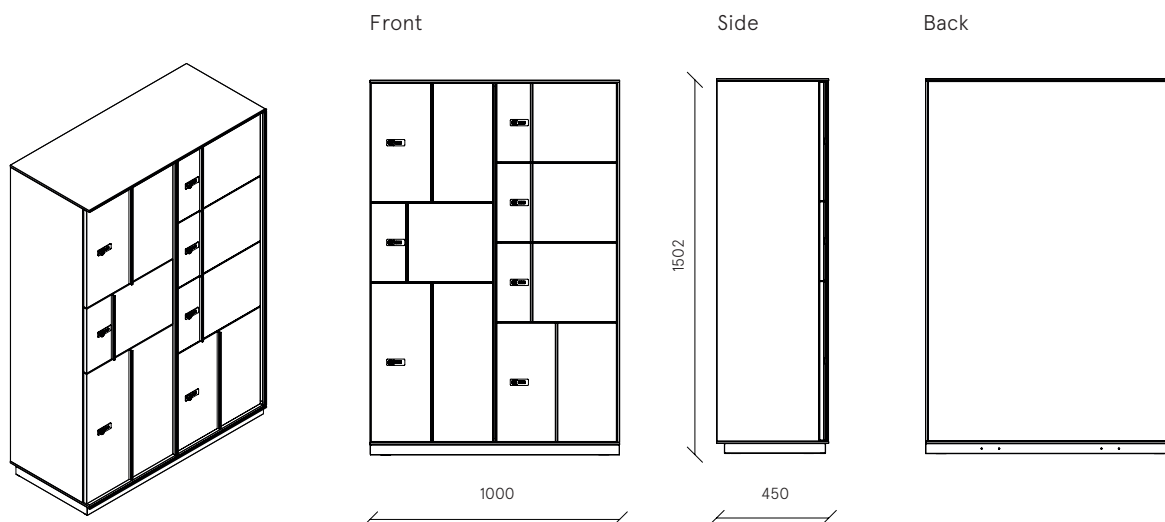

Echo Lockers Digit

MADE IN ITALY

Storage cabinet with mechanic lock with 4-digit key
- next module with 7 different compartments
W 1000 x D 450 x H 1502 mm

Body: metal
V31 ● grey RAL 7047

Doors: metal
V32 ● grey RAL 7036

art. 6PRA0E18Z XPGC

DESIGN 967ARCH