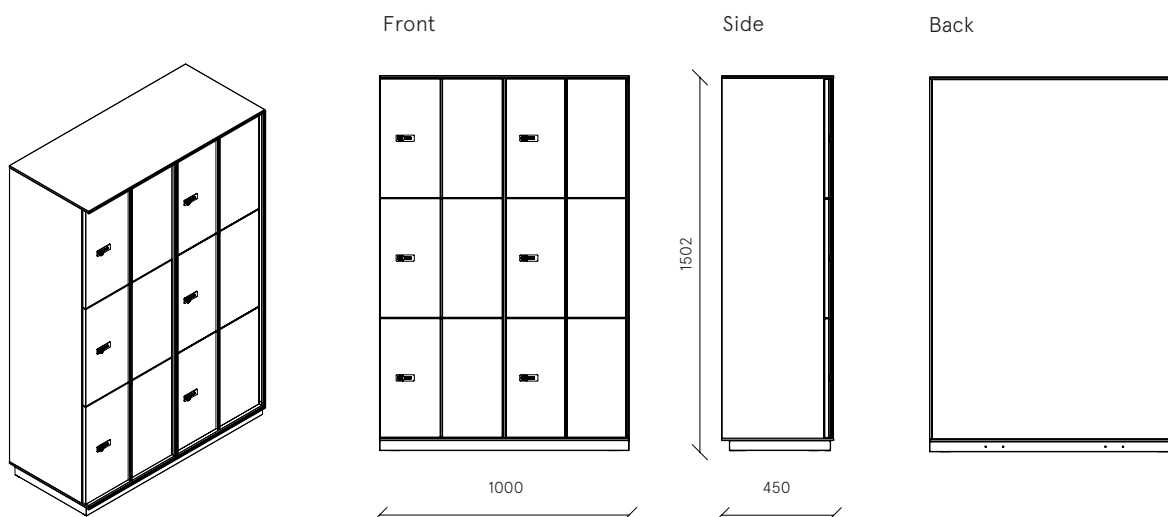

Echo Lockers Digit

MADE IN ITALY

Storage cabinet with mechanic lock with 4-digit key
- next module with 6 equal compartments
W 1000 x D 450 x H 1502 mm

Body: metal
V31 ● grey RAL 7047

Doors: metal
V32 ● grey RAL 7036

art. 6PRA0E20Z XPGC

DESIGN 967ARCH