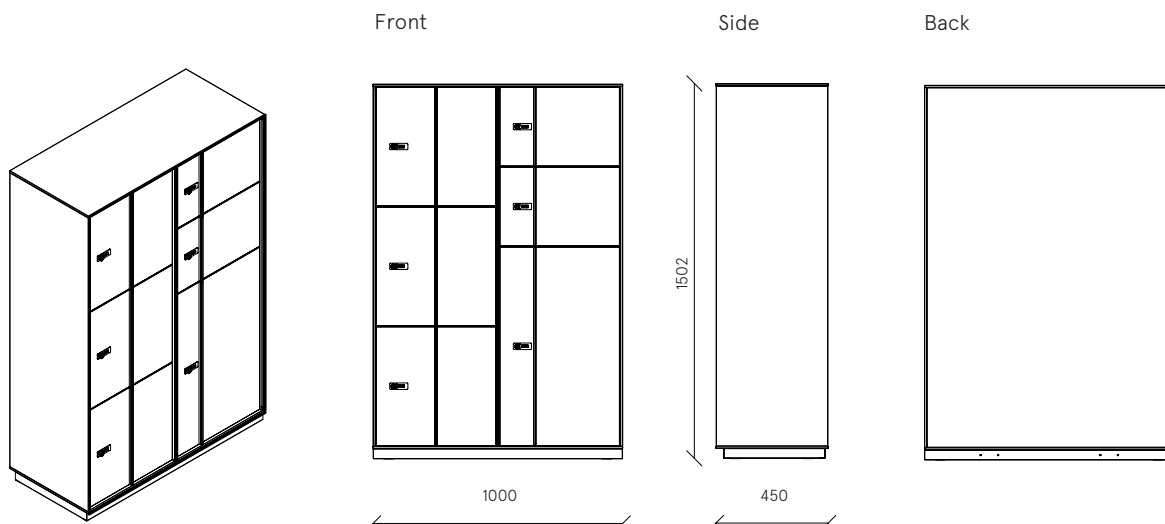

Echo Lockers Digit

MADE IN ITALY

Storage cabinet with mechanic lock with 4-digit key - *initial module with double side with 6 different compartments - wooden + metal back with USB sockets and internal light*

Body: metal
V31 ● grey RAL 7047

Doors: metal
V32 ● grey RAL 7036 art. 6PRA0D17Z XPGC

W 1000 x D 450 x H 1502 mm

DESIGN 967ARCH