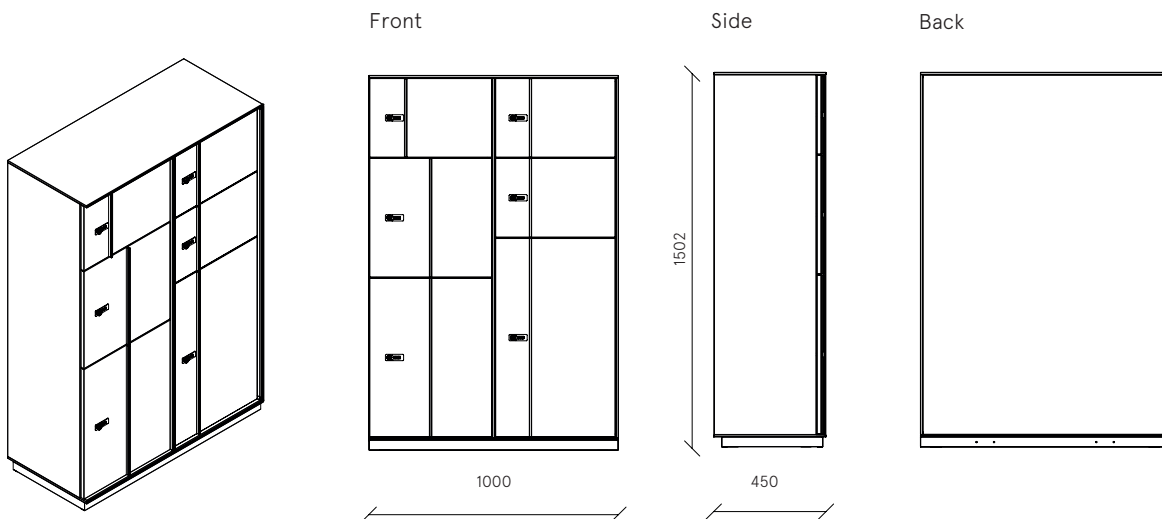

Echo Lockers Digit

MADE IN ITALY

Storage cabinet with mechanic lock with 4-digit key
- next module with 6 different compartments - wooden + metal back with USB sockets and internal light

Body: metal
V31 ● grey RAL 7047

Doors: metal
V32 ● grey RAL 7036

art. 6PRA0D19Z XPGC

DESIGN 967ARCH