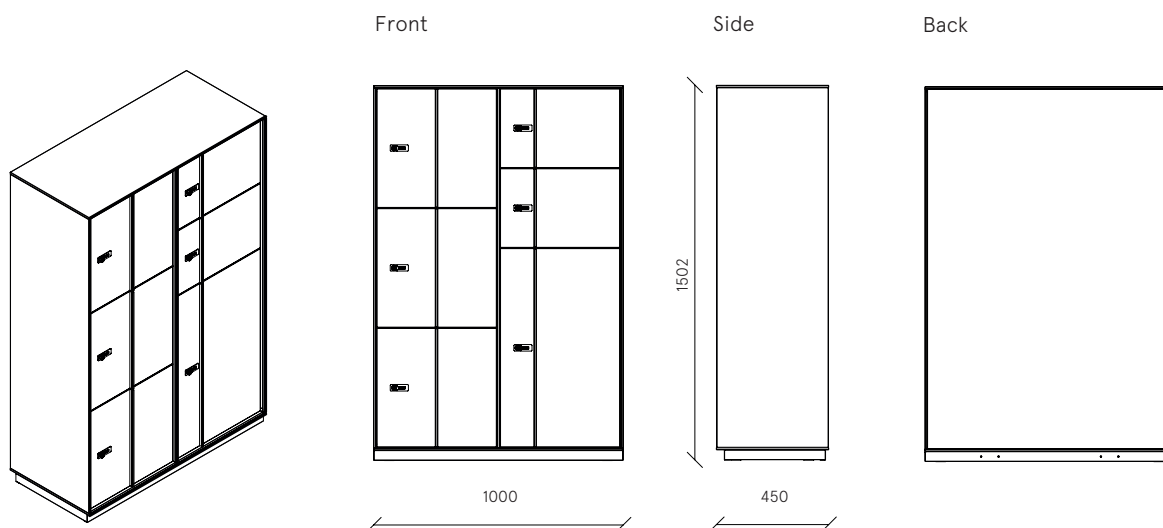

Echo Lockers Digit

MADE IN ITALY

Storage cabinet with mechanic lock with 4-digit key
- initial module with double side with 6 different
compartments
W 1000 x D 450 x H 1502 mm

Body: metal
V31 ● grey RAL 7047

Doors: metal
V32 ● grey RAL 7036

art. 6PRA0E17Z XPGC

DESIGN 967ARCH