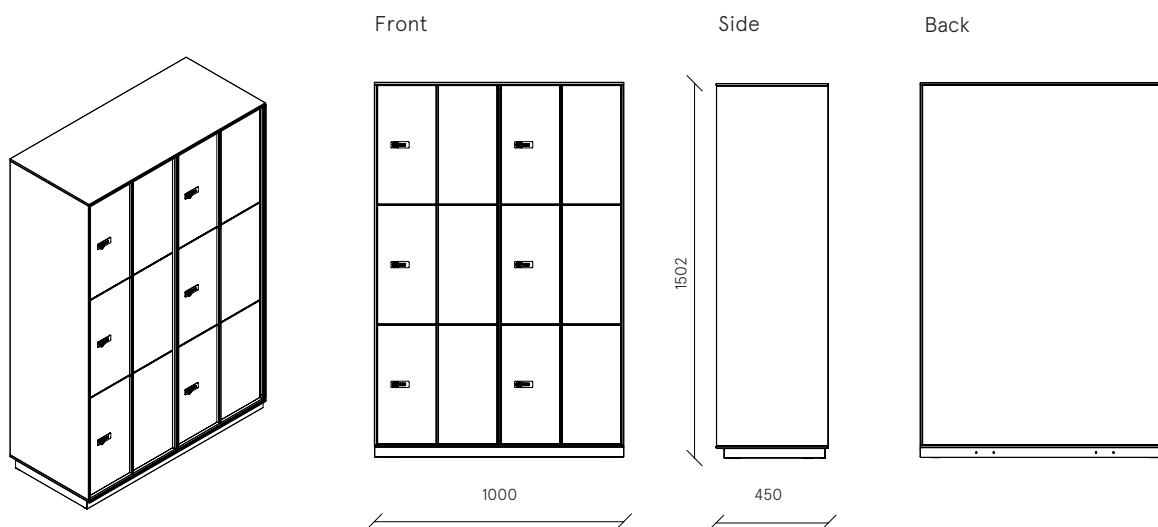

Echo Lockers Digit

MADE IN ITALY

Storage cabinet with mechanic lock with 4-digit key - *initial module with double side with 6 equal compartments - wooden + metal back with USB sockets and internal light*

Body: metal
V31 ● grey RAL 7047

Doors: metal
V32 ● grey RAL 7036 art. 6PRA0D21Z XPGC

W 1000 x D 450 x H 1502 mm

DESIGN 967ARCH