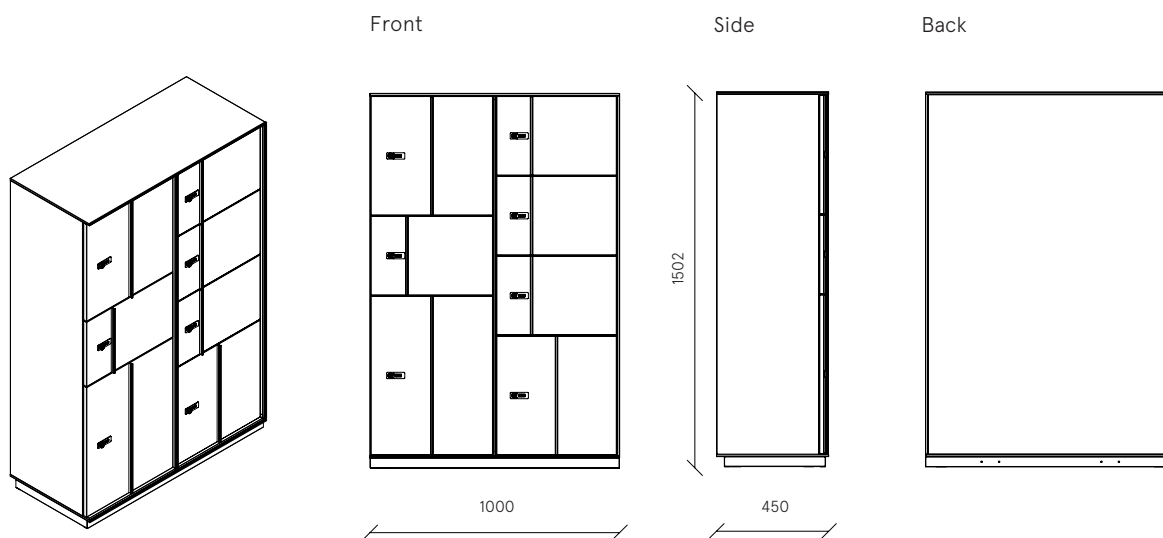

Echo Lockers Digit

MADE IN ITALY

Storage cabinet with mechanic lock with 4-digit key
- next module with 7 different compartments - wooden
+ metal back with USB sockets and internal light

W 1000 x D 450 x H 1502 mm

DESIGN 967ARCH

Body: metal
V31 ● grey RAL 7047

Doors: metal
V32 ● grey RAL 7036

art. 6PRA0D18Z XPGC