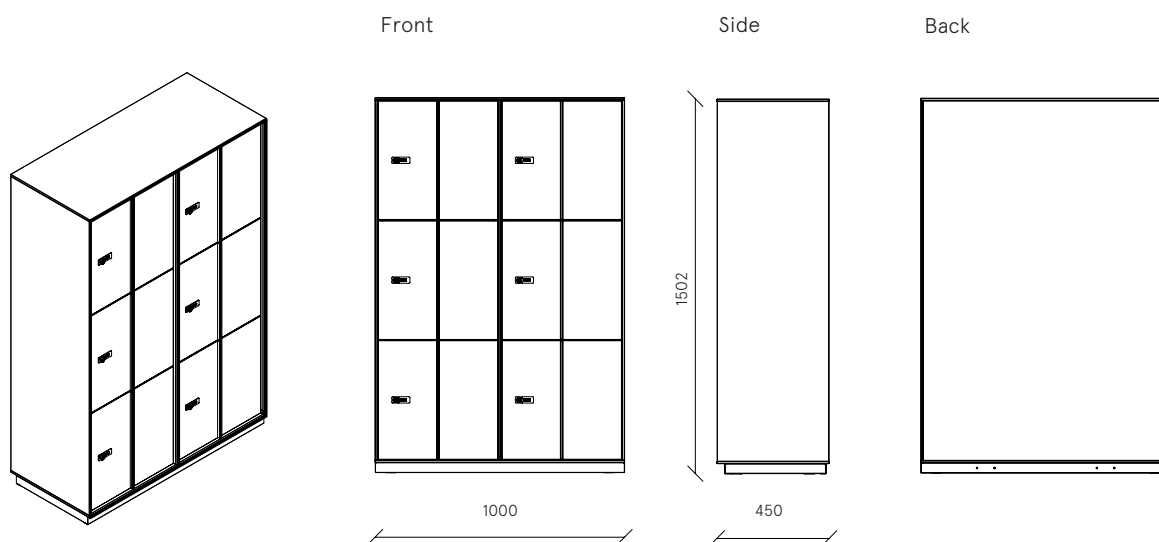

Echo Lockers Digit

MADE IN ITALY

Storage cabinet with mechanic lock with 4-digit key
- initial module with double side with 6 equal
compartments
W 1000 x D 450 x H 1502 mm

Body: metal
V31 ● grey RAL 7047

Doors: metal
V32 ● grey RAL 7036

art. 6PRA0E21Z XPGC

DESIGN 967ARCH

Dieffebi SpA

T +39 0438 4715
F +39 0438 471600
exportsales@dieffebi.com
vendite@dieffebi.com
www.dieffebi.com