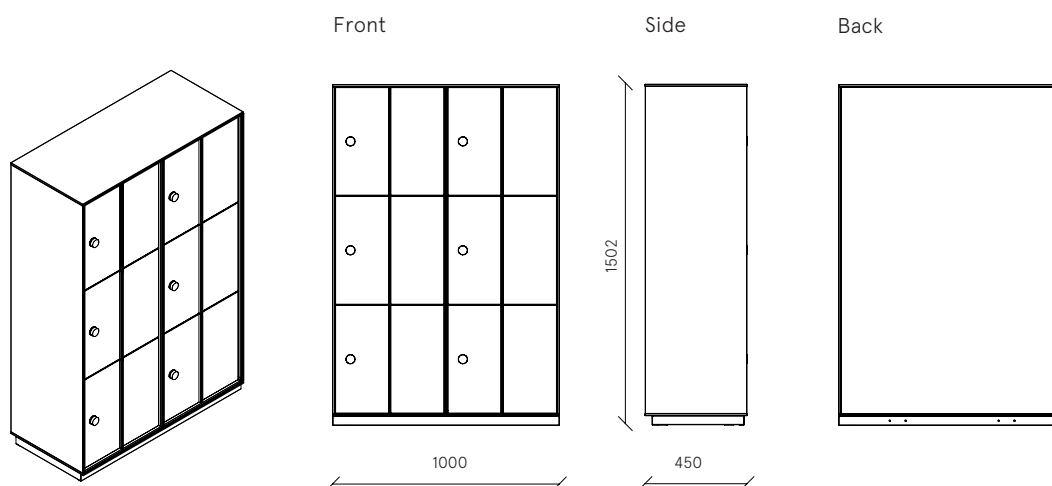

Echo Lockers Crown

MADE IN ITALY

Storage cabinet with multifunction electronic crown lock with card - *initial module with double side, 6 equal compartments, with lighting and charging plug*
W 1000 x D 450 x H 1502 mm

Body: metal
V31 ● grey RAL 7047

Doors: metal
V32 ● grey RAL 7036

art. 6PRA0L21Z XPGC

DESIGN 967ARCH