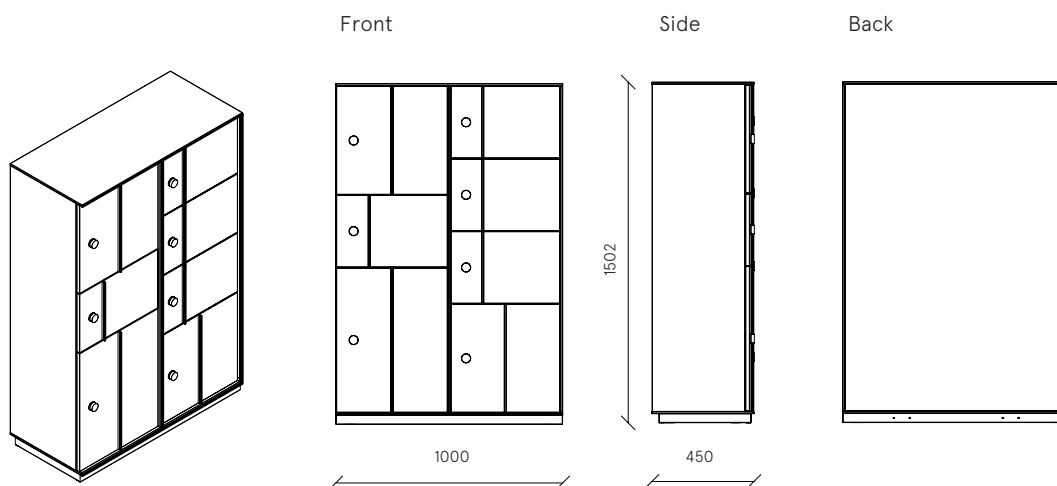

Echo Lockers Crown

MADE IN ITALY

Storage cabinet with multifunction electronic crown lock with card - *next module with double side, 7 different compartments, with lighting and charging plug*
W 1000 x D 450 x H 1502 mm

Body: metal
V31 ● grey RAL 7047

Doors: metal
V32 ● grey RAL 7036

art. 6PRA0L18Z XPGC

DESIGN 967ARCH