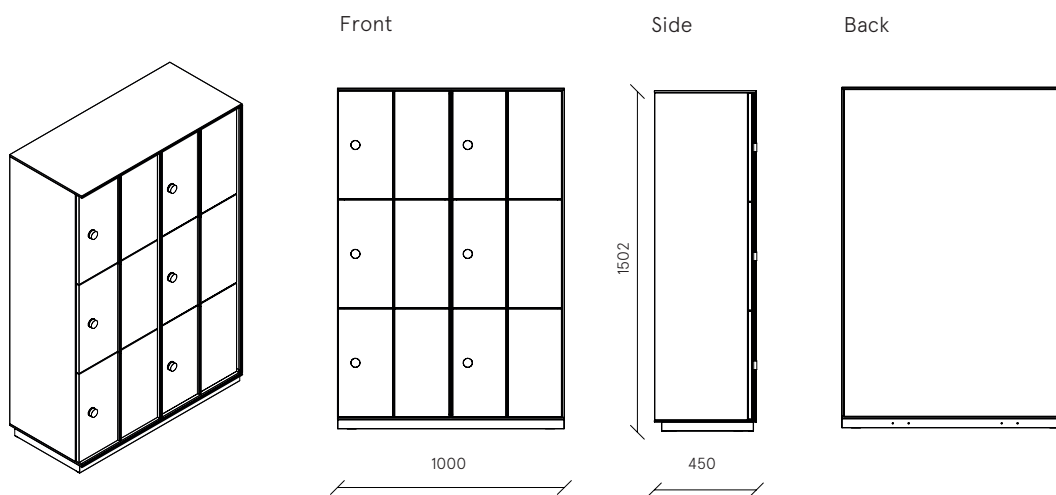

Echo Lockers Crown

MADE IN ITALY

Storage cabinet with multifunction electronic crown lock with card - *next module with double side, 6 equal compartments, with lighting and charging plug*
W 1000 x D 450 x H 1502 mm

Body: metal
V31 ● grey RAL 7047

Doors: metal
V32 ● grey RAL 7036

art. 6PRA0L20Z XPGC

DESIGN 967ARCH