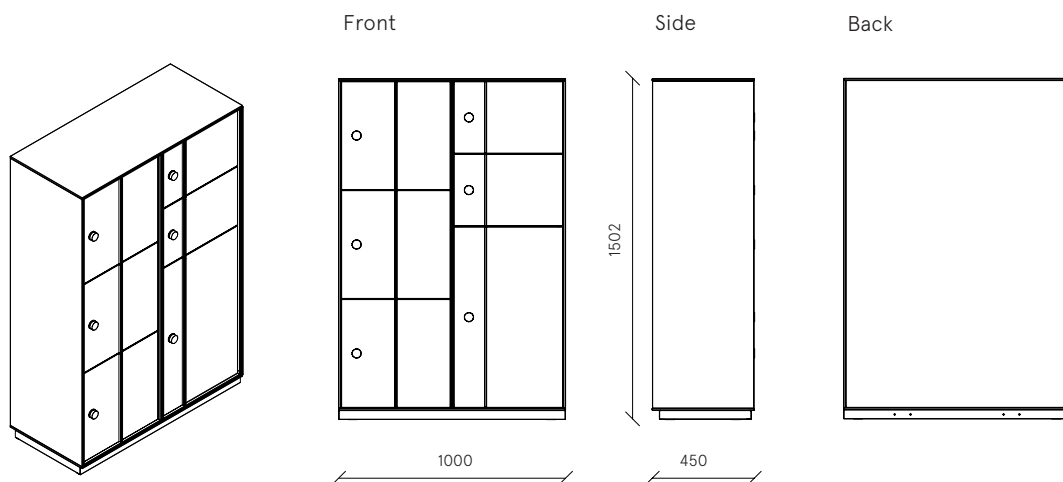

Echo Lockers Crown

MADE IN ITALY

Storage cabinet with multifunction electronic crown lock with card - *initial module with double side, 6 different compartments, with lighting and charging plug*
W 1000 x D 450 x H 1502 mm

Body: metal
V31 ● grey RAL 7047

Doors: metal
V32 ● grey RAL 7036

art. 6PRA0L17Z XPGC

DESIGN 967ARCH