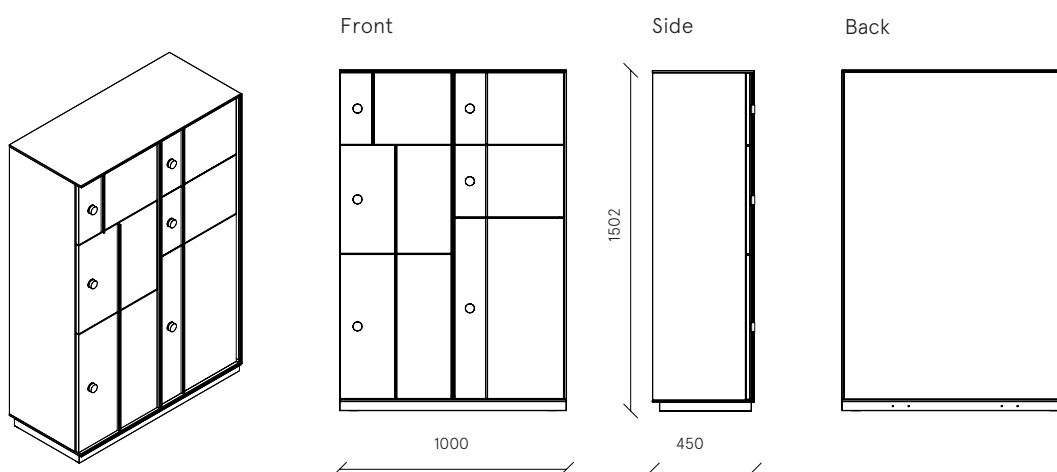

Echo Lockers Crown

MADE IN ITALY

Storage cabinet with multifunction electronic crown lock with card - *next module with double side, 6 different compartments, with lighting and charging plug*
W 1000 x D 450 x H 1502 mm

Body: metal
V31 ● grey RAL 7047

Doors: metal
V32 ● grey RAL 7036

art. 6PRA0L19Z XPGC

DESIGN 967ARCH